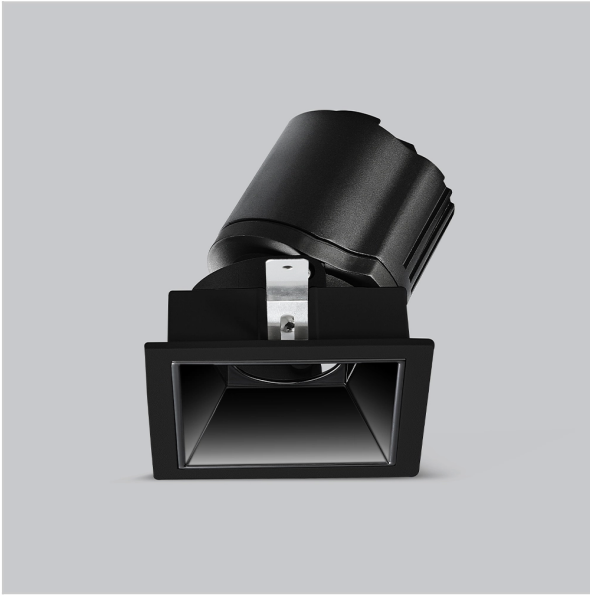

Gleam Down Lights

ITEM SKU#: 662187493534

Product Code : IK-RGLEAMD-L-8W-40K-BL-90C-15D

Voltage	100 - 277 V AC, 50-60 Hz
Lumen Output	802.73lm
Power	8W
Efficacy	140lm/w
CCT	4000K
CRI	>90
Beam Angle	15°
Light Distribution	Spot
LED Light Source	Osram SOLERIQ S 19
Start Time	Instant
Driver	Stand Alone (included)
Operating Position	Swiveling Type
Dimming	On-Off / Triac / 0-10 V
Construction	Sqaure
Mounting Type	Recessed
Heads	Single Head
Body Material	Aluminium Die cast
Finish	Black
Length	3-3/8"
Height	4"
Diameter	2-7/8"
Cut Out	3"x3"
Optics	Darklight Technology Black, Silver
Width (W)	3-3/8"
Application Area	Guest Room, Corridor, Restaurant, Meeting Room Club, Hall, Hotel Entrance

Beam Spread (Options)

Spot 15°		Medium 24°		Flood 38°		Wide Flood 60°	
ft	Ø	ft	Ø	ft	Ø	ft	Ø
3.0	0.72	3.0	1.41	3.0	2.03	3.0	3.15
9.0	2.15	9.0	4.22	9.0	6.09	9.0	9.45
15.0	3.58	15.0	7.04	15.0	10.15	15.0	15.75

Gleam, a square shaped LED downlight is made of aluminum die cast with high quality powder coated luminaire housing and optimum heat sink that ensure high-durability. The specular darklight reflector in this store light allows outstanding visual comfort to the visitors so that they are able to explore the merchandis with ease.