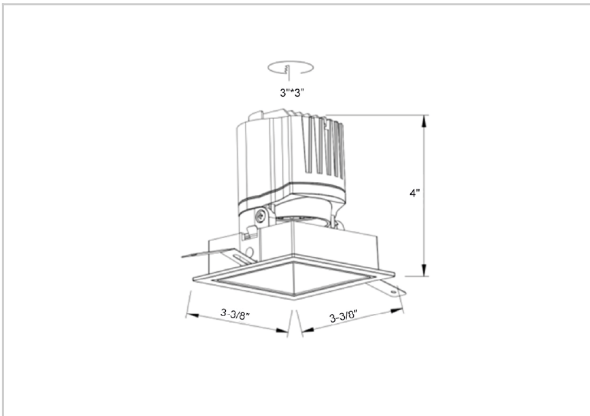

Gleam Down Lights

ITEM SKU#: 662187493534

Product Code : IK-RGLEAMD-L-8W-40K-BL-90C-15D

Voltage	100 - 277 V AC, 50-60 Hz
Lumen Output	802.73lm
Power	8W
Efficacy	140lm/w
CCT	4000K
CRI	>90
Beam Angle	15°
Light Distribution	Spot
LED Light Source	Osram SOLERIQ S 19
Start Time	Instant
Driver	Stand Alone (included)
Operating Position	Swiveling Type
Dimming	On-Off / Triac / 0-10 V
Construction	Sqaure
Mounting Type	Recessed
Heads	Single Head
Body Material	Aluminium Die cast
Finish	Black
Length	3-3/8"
Height	4"
Diameter	2-7/8"
Cut Out	3"x3"
Optics	Darklight Technology Black, Silver
Width (W)	3-3/8"
Application Area	Guest Room, Corridor, Restaurant, Meeting Room Club, Hall, Hotel Entrance

Beam Spread (Options)

Spot 15°		Medium 24°		Flood 38°		Wide Flood 60°	
ft	Ø	ft	Ø	ft	Ø	ft	Ø
3.0	0.72	3.0	1.41	3.0	2.03	3.0	3.15
9.0	2.15	9.0	4.22	9.0	6.09	9.0	9.45
15.0	3.58	15.0	7.04	15.0	10.15	15.0	15.75