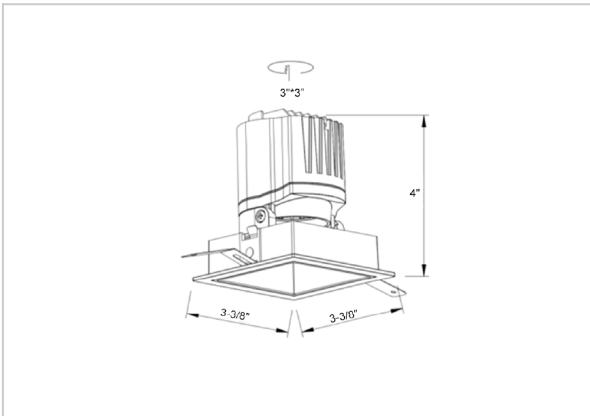

Gleam Down Lights

ITEM SKU#: 662187493527

Product Code : IK-RGLEAMDLM-8W-35K-BL-90C-15D

Voltage	100 - 277 V AC, 50-60 Hz
Lumen Output	764.5lm
Power	8W
Efficacy	140lm/w
CCT	3500K
CRI	>90
Beam Angle	15°
Light Distribution	Spot
LED Light Source	Osram SOLERIQ S 19
Start Time	Instant
Driver	Stand Alone (included)
Operating Position	Swiveling Type
Dimming	On-Off / Triac / 0-10 V
Construction	Sqaure
Mounting Type	Recessed
Heads	Single Head
Body Material	Aluminium Die cast
Finish	Black
Length	3-3/8"
Height	4"
Diameter	2-7/8"
Cut Out	3"x3"
Optics	Darklight Technology Black, Silver
Width (W)	3-3/8"
Application Area	Guest Room, Corridor, Restaurant, Meeting Room Club, Hall, Hotel Entrance

Beam Spread (Options)

Spot 15°		Medium 24°		Flood 38°		Wide Flood 60°	
ft	Ø	ft	Ø	ft	Ø	ft	Ø
3.0	0.72	3.0	1.41	3.0	2.03	3.0	3.15
9.0	2.15	9.0	4.22	9.0	6.09	9.0	9.45
15.0	3.58	15.0	7.04	15.0	10.15	15.0	15.75