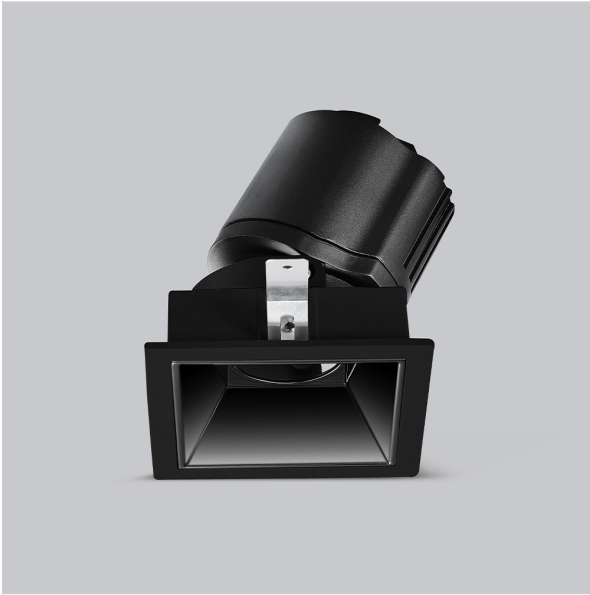

Gleam Down Lights

ITEM SKU#: 662187493527

Product Code : IK-RGLEAMDLM-8W-35K-BL-90C-15D

Voltage	100 - 277 V AC, 50-60 Hz
Lumen Output	764.5lm
Power	8W
Efficacy	140lm/w
CCT	3500K
CRI	>90
Beam Angle	15°
Light Distribution	Spot
LED Light Source	Osram SOLERIQ S 19
Start Time	Instant
Driver	Stand Alone (included)
Operating Position	Swiveling Type
Dimming	On-Off / Triac / 0-10 V
Construction	Sqaure
Mounting Type	Recessed
Heads	Single Head
Body Material	Aluminium Die cast
Finish	Black
Length	3-3/8"
Height	4"
Diameter	2-7/8"
Cut Out	3"x3"
Optics	Darklight Technology Black, Silver
Width (W)	3-3/8"
Application Area	Guest Room, Corridor, Restaurant, Meeting Room Club, Hall, Hotel Entrance

Beam Spread (Options)

Spot 15°		Medium 24°		Flood 38°		Wide Flood 60°	
ft	Ø	ft	Ø	ft	Ø	ft	Ø
3.0	0.72	3.0	1.41	3.0	2.03	3.0	3.15
9.0	2.15	9.0	4.22	9.0	6.09	9.0	9.45
15.0	3.58	15.0	7.04	15.0	10.15	15.0	15.75

Gleam, a square shaped LED downlight is made of aluminum die cast with high quality powder coated luminaire housing and optimum heat sink that ensure high-durability. The specular darklight reflector in this store light allows outstanding visual comfort to the visitors so that they are able to explore the erchandise with ease.