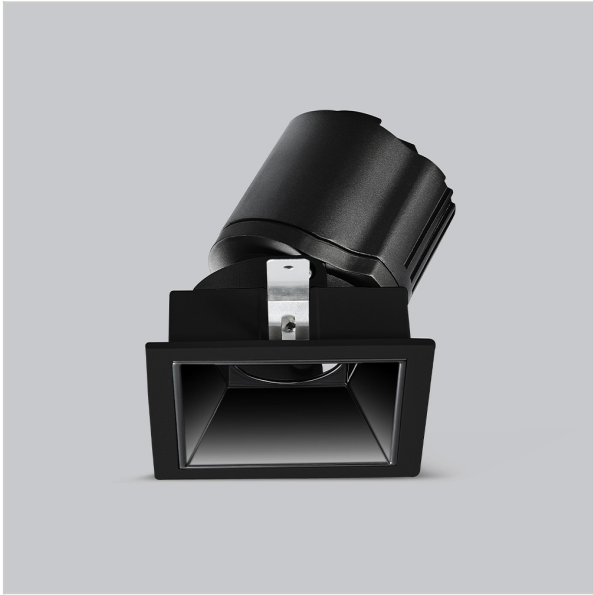

Gleam Down Lights

ITEM SKU#: 662187493510

Product Code : IK-RGLEAMD-L-8W-30K-BL-90C-15D

Voltage	100 - 277 V AC, 50-60 Hz
Lumen Output	728.1lm
Power	8W
Efficacy	140lm/w
CCT	3000K
CRI	>90
Beam Angle	15°
Light Distribution	Spot
LED Light Source	Osram SOLERIQ S 19
Start Time	Instant
Driver	Stand Alone (included)
Operating Position	Swiveling Type
Dimming	On-Off / Triac / 0-10 V
Construction	Sqaure
Mounting Type	Recessed
Heads	Single Head
Body Material	Aluminium Die cast
Finish	Black
Length	3-3/8"
Height	4"
Diameter	2-7/8"
Cut Out	3"x3"
Optics	Darklight Technology Black, Silver
Width (W)	3-3/8"
Application Area	Guest Room, Corridor, Restaurant, Meeting Room Club, Hall, Hotel Entrance

Beam Spread (Options)

Spot 15°		Medium 24°		Flood 38°		Wide Flood 60°	
ft	Ø	ft	Ø	ft	Ø	ft	Ø
3.0	0.72	3.0	1.41	3.0	2.03	3.0	3.15
9.0	2.15	9.0	4.22	9.0	6.09	9.0	9.45
15.0	3.58	15.0	7.04	15.0	10.15	15.0	15.75

Gleam, a square shaped LED downlight is made of aluminum die cast with high quality powder coated luminaire housing and optimum heat sink that ensure high-durability. The specular darklight reflector in this store light allows outstanding visual comfort to the visitors so that they are able to explore the merchandise with ease.