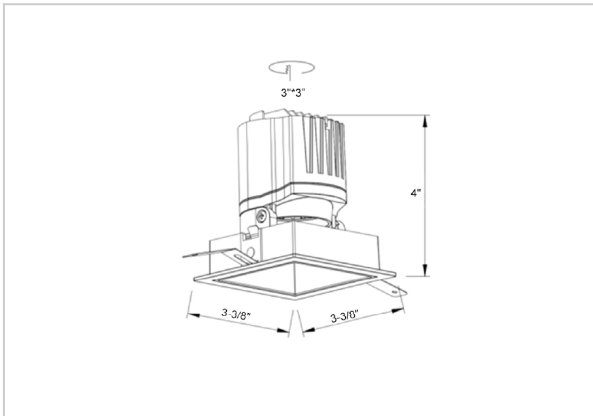

Gleam Down Lights

ITEM SKU#: 662187493510

Product Code : IK-RGLEAMD-L-8W-30K-BL-90C-15D

Voltage	100 - 277 V AC, 50-60 Hz
Lumen Output	728.1lm
Power	8W
Efficacy	140lm/w
CCT	3000K
CRI	>90
Beam Angle	15°
Light Distribution	Spot
LED Light Source	Osram SOLERIQ S 19
Start Time	Instant
Driver	Stand Alone (included)
Operating Position	Swiveling Type
Dimming	On-Off / Triac / 0-10 V
Construction	Sqaure
Mounting Type	Recessed
Heads	Single Head
Body Material	Aluminium Die cast
Finish	Black
Length	3-3/8"
Height	4"
Diameter	2-7/8"
Cut Out	3"x3"
Optics	Darklight Technology Black, Silver
Width (W)	3-3/8"
Application Area	Guest Room, Corridor, Restaurant, Meeting Room Club, Hall, Hotel Entrance

Beam Spread (Options)

Spot 15°		Medium 24°		Flood 38°		Wide Flood 60°	
ft	Ø	ft	Ø	ft	Ø	ft	Ø
3.0	0.72	3.0	1.41	3.0	2.03	3.0	3.15
9.0	2.15	9.0	4.22	9.0	6.09	9.0	9.45
15.0	3.58	15.0	7.04	15.0	10.15	15.0	15.75