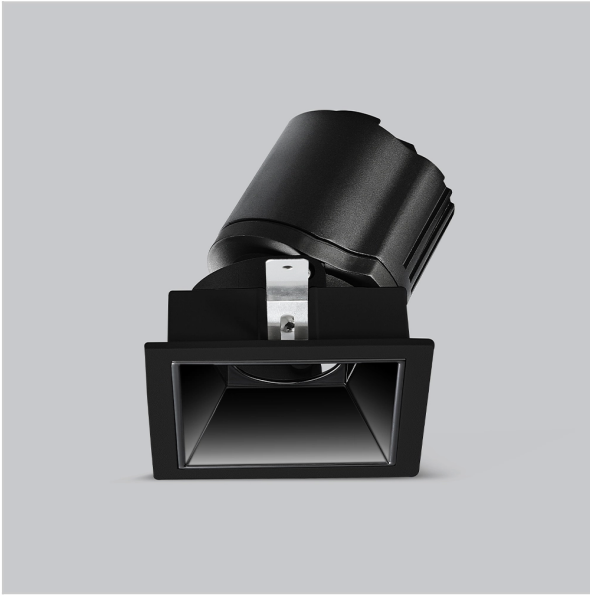

# Gleam Down Lights

ITEM SKU#: 662187493503

## Product Code : IK-RGLEAMD-L-8W-27K-BL-90C-15D

Voltage	100 - 277 V AC, 50-60 Hz
Lumen Output	693.42lm
Power	8W
Efficacy	140lm/w
CCT	2700K
CRI	>90
Beam Angle	15°
Light Distribution	Spot
LED Light Source	Osram SOLERIQ S 19
Start Time	Instant
Driver	Stand Alone (included)
Operating Position	Swiveling Type
Dimming	On-Off / Triac / 0-10 V
Construction	Sqaure
Mounting Type	Recessed
Heads	Single Head
Body Material	Aluminium Die cast
Finish	Black
Length	3-3/8"
Height	4"
Diameter	2-7/8"
Cut Out	3"x3"
Optics	Darklight Technology Black, Silver
Width (W)	3-3/8"
Application Area	Guest Room, Corridor, Restaurant, Meeting Room Club, Hall, Hotel Entrance

### Beam Spread (Options)

Spot 15°		Medium 24°		Flood 38°		Wide Flood 60°	
ft	Ø	ft	Ø	ft	Ø	ft	Ø
3.0	0.72	3.0	1.41	3.0	2.03	3.0	3.15
9.0	2.15	9.0	4.22	9.0	6.09	9.0	9.45
15.0	3.58	15.0	7.04	15.0	10.15	15.0	15.75

Gleam, a square shaped LED downlight is made of aluminum die cast with high quality powder coated luminaire housing and optimum heat sink that ensure high-durability. The specular darklight reflector in this store light allows outstanding visual comfort to the visitors so that they are able to explore the erchandise with ease.