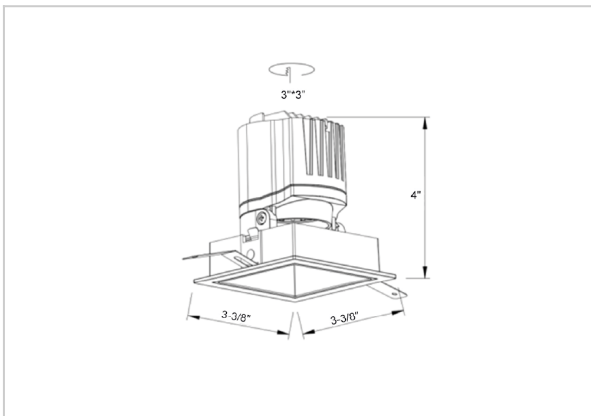

## Product Code : IK-RGLEAMDL-8W-27K-BL-90C-15D

Voltage	100 - 277 V AC, 50-60 Hz
Lumen Output	693.42lm
Power	8W
Efficacy	140lm/w
CCT	2700K
CRI	>90
Beam Angle	15°
Light Distribution	Spot
LED Light Source	Osram SOLERIQ S 19
Start Time	Instant
Driver	Stand Alone (included)
Operating Position	Swiveling Type
Dimming	On-Off / Triac / 0-10 V
Construction	Sqaure
Mounting Type	Recessed
Heads	Single Head
Body Material	Aluminium Die cast
Finish	Black
Length	3-3/8"
Height	4"
Diameter	2-7/8"
Cut Out	3"x3"
Optics	Darklight Technology Black, Silver
Width (W)	3-3/8"
Application Area	Guest Room, Corridor, Restaurant, Meeting Room Club, Hall, Hotel Entrance

### Beam Spread (Options)

Spot 15°		Medium 24°		Flood 38°		Wide Flood 60°	
ft	Ø	ft	Ø	ft	Ø	ft	Ø
3.0	0.72	3.0	1.41	3.0	2.03	3.0	3.15
9.0	2.15	9.0	4.22	9.0	6.09	9.0	9.45
15.0	3.58	15.0	7.04	15.0	10.15	15.0	15.75