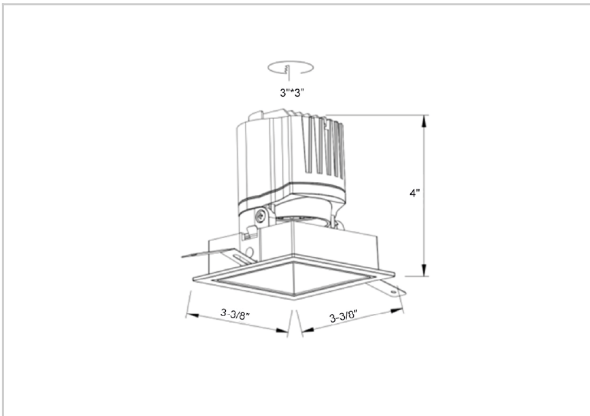

## Product Code : IK-RGLEAMD-L-8W-27K-BL-90C-15D

Voltage	100 - 277 V AC, 50-60 Hz
Lumen Output	693.42lm
Power	8W
Efficacy	140lm/w
CCT	2700K
CRI	>90
Beam Angle	15°
Light Distribution	Spot
LED Light Source	Osram SOLERIQ S 19
Start Time	Instant
Driver	Stand Alone (included)
Operating Position	Swiveling Type
Dimming	On-Off / Triac / 0-10 V
Construction	Sqaure
Mounting Type	Recessed
Heads	Single Head
Body Material	Aluminium Die cast
Finish	Black
Length	3-3/8"
Height	4"
Diameter	2-7/8"
Cut Out	3"x3"
Optics	Darklight Technology Black, Silver
Width (W)	3-3/8"
Application Area	Guest Room, Corridor, Restaurant, Meeting Room Club, Hall, Hotel Entrance

### Beam Spread (Options)

Spot 15°		Medium 24°		Flood 38°		Wide Flood 60°	
ft	Ø	ft	Ø	ft	Ø	ft	Ø
3.0	0.72	3.0	1.41	3.0	2.03	3.0	3.15
9.0	2.15	9.0	4.22	9.0	6.09	9.0	9.45
15.0	3.58	15.0	7.04	15.0	10.15	15.0	15.75