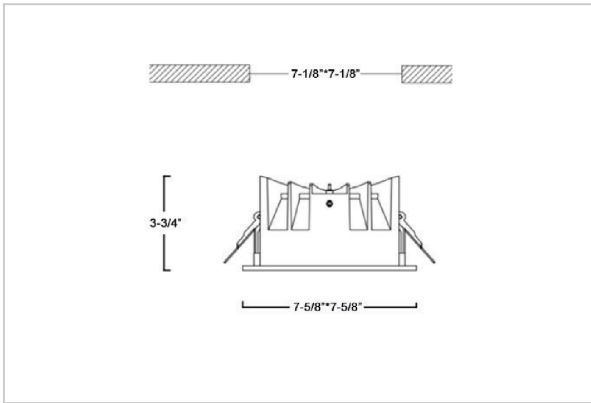

Asparo Down Lights

ITEM SKU#: 662187493077

Product Code : IK-RASPRODL-50W-50K-BL-90C-50D

Voltage	100 - 277 V AC, 50-60 Hz
Lumen Output	7000lm
Power	50W
Efficacy	140lm/w
CCT	5000K
CRI	>90
Beam Angle	50°
Light Distribution	Wide flood
LED Type	COB
LED Light Source	Osram SOLERIQ S 19
Start Time	Instant
Driver	Stand Alone (included)
Operating Position	Non - Swiveling Type
Dimming	On-Off / Triac / 0-10 V
Construction	Sqaure
Mounting Type	Recessed
Heads	Single Head
Body Material	Aluminium Die cast
Finish	Black
Height	3-3/4"
Diameter	7-5/8"x7-5/8"
Cut Out	7-1/8"x7-1/8"
Optics	Darklight Technology Black, Silver
Application Area	Guest Room, Corridor, Restaurant, Meeting Room Club, Hall, Hotel Entrance

Beam Spread (Option)

Wide Flood	50°
ft	Ø
3.0	3.15
9.0	9.45
15.0	15.75

Asparo, a square LED downlight made of aluminum die cast with high quality powder coated luminaire housing and optimum heat sink. Specular reflector & power grid /global connectors available with isolated LED Driver using Ultra bright OSRAM COB. Moreover, the specular darklight reflector in this store light allows outstanding visual comfort to the visitors.