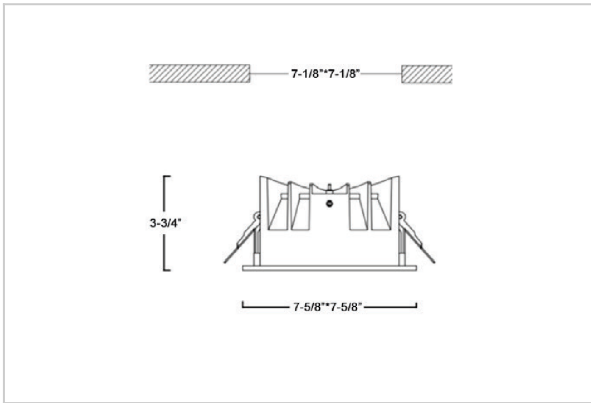

## Product Code : IK-RASPRODL-50W-40K-BL-90C-50D

Voltage	100 - 277 V AC, 50-60 Hz
Lumen Output	6650lm
Power	50W
Efficacy	140lm/w
CCT	4000K
CRI	>90
Beam Angle	50°
Light Distribution	Wide flood
LED Type	COB
LED Light Source	Osram SOLERIQ S 19
Start Time	Instant
Driver	Stand Alone (included)
Operating Position	Non - Swiveling Type
Dimming	On-Off / Triac / 0-10 V
Construction	Sqaure
Mounting Type	Recessed
Heads	Single Head
Body Material	Aluminium Die cast
Finish	Black
Height	3-3/4"
Diameter	7-5/8"x7-5/8"
Cut Out	7-1/8"x7-1/8"
Optics	Darklight Technology Black, Silver
Application Area	Guest Room, Corridor, Restaurant, Meeting Room Club, Hall, Hotel Entrance

### Beam Spread (Option)

ft	Ø
3.0	3.15
9.0	9.45
15.0	15.75

Aspro, a square LED downlight made of aluminum die cast with high quality powder coated luminaire housing and optimum heat sink. Specular reflector & power grid /global connectors available with isolated LED Driver using Ultra bright OSRAM COB. Moreover, the specular darklight reflector in this store light allows outstanding visual comfort to the visitors.