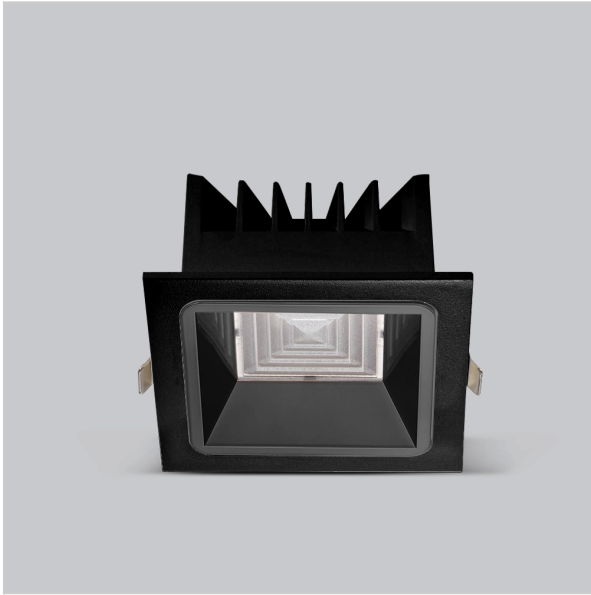

# Asparo Down Lights

ITEM SKU#: 662187493060

## Product Code : IK-RASPRODL-50W-40K-BL-90C-50D

Voltage	100 - 277 V AC, 50-60 Hz
Lumen Output	6650lm
Power	50W
Efficacy	140lm/w
CCT	4000K
CRI	>90
Beam Angle	50°
Light Distribution	Wide flood
LED Type	COB
LED Light Source	Osram SOLERIQ S 19
Start Time	Instant
Driver	Stand Alone (included)
Operating Position	Non - Swiveling Type
Dimming	On-Off / Triac / 0-10 V
Construction	Sqaure
Mounting Type	Recessed
Heads	Single Head
Body Material	Aluminium Die cast
Finish	Black
Height	3-3/4"
Diameter	7-5/8"x7-5/8"
Cut Out	7-1/8"x7-1/8"
Optics	Darklight Technology Black, Silver
Application Area	Guest Room, Corridor, Restaurant, Meeting Room Club, Hall, Hotel Entrance

### Beam Spread (Option)

ft	Ø
3.0	3.15
9.0	9.45
15.0	15.75

Aspro, a square LED downlight made of aluminum die cast with high quality powder coated luminaire housing and optimum heat sink. Specular reflector & power grid /global connectors available with isolated LED Driver using Ultra bright OSRAM COB. Moreover, the specular darklight reflector in this store light allows outstanding visual comfort to the visitors.