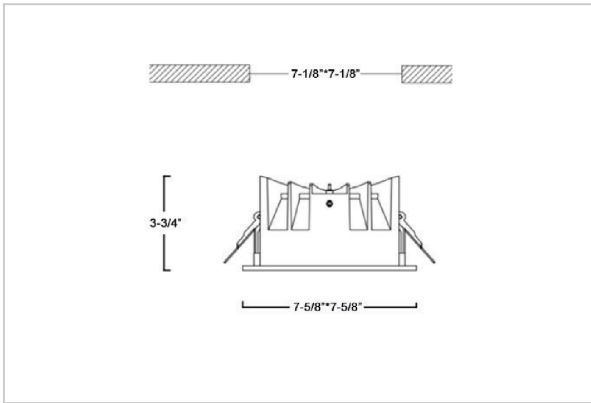

Asparo Down Lights

ITEM SKU#: 662187493060

Product Code : IK-RASPRODL-50W-40K-BL-90C-50D

Voltage	100 - 277 V AC, 50-60 Hz
Lumen Output	6650lm
Power	50W
Efficacy	140lm/w
CCT	4000K
CRI	>90
Beam Angle	50°
Light Distribution	Wide flood
LED Type	COB
LED Light Source	Osram SOLERIQ S 19
Start Time	Instant
Driver	Stand Alone (included)
Operating Position	Non - Swiveling Type
Dimming	On-Off / Triac / 0-10 V
Construction	Sqaure
Mounting Type	Recessed
Heads	Single Head
Body Material	Aluminium Die cast
Finish	Black
Height	3-3/4"
Diameter	7-5/8"x7-5/8"
Cut Out	7-1/8"x7-1/8"
Optics	Darklight Technology Black, Silver
Application Area	Guest Room, Corridor, Restaurant, Meeting Room Club, Hall, Hotel Entrance

Beam Spread (Option)

Wide Flood	50°
ft	Ø
3.0	3.15
9.0	9.45
15.0	15.75

Asparo, a square LED downlight made of aluminum die cast with high quality powder coated luminaire housing and optimum heat sink. Specular reflector & power grid /global connectors available with isolated LED Driver using Ultra bright OSRAM COB. Moreover, the specular darklight reflector in this store light allows outstanding visual comfort to the visitors.