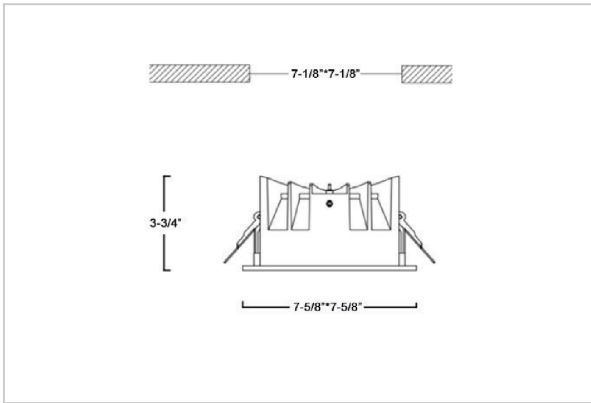

Asparo Down Lights

ITEM SKU#: 662187493053

Product Code : IK-RASPRODL-50W-30K-BL-90C-50D

Voltage	100 - 277 V AC, 50-60 Hz
Lumen Output	6300lm
Power	50W
Efficacy	140lm/w
CCT	3000K
CRI	>90
Beam Angle	50°
Light Distribution	Wide flood
LED Type	COB
LED Light Source	Osram SOLERIQ S 19
Start Time	Instant
Driver	Stand Alone (included)
Operating Position	Non - Swiveling Type
Dimming	On-Off / Triac / 0-10 V
Construction	Sqaure
Mounting Type	Recessed
Heads	Single Head
Body Material	Aluminium Die cast
Finish	Black
Height	3-3/4"
Diameter	7-5/8"x7-5/8"
Cut Out	7-1/8"x7-1/8"
Optics	Darklight Technology Black, Silver
Application Area	Guest Room, Corridor, Restaurant, Meeting Room Club, Hall, Hotel Entrance

Beam Spread (Option)

ft	Ø
3.0	3.15
9.0	9.45
15.0	15.75

Aspro, a square LED downlight made of aluminum die cast with high quality powder coated luminaire housing and optimum heat sink. Specular reflector & power grid /global connectors available with isolated LED Driver using Ultra bright OSRAM COB. Moreover, the specular darklight reflector in this store light allows outstanding visual comfort to the visitors.