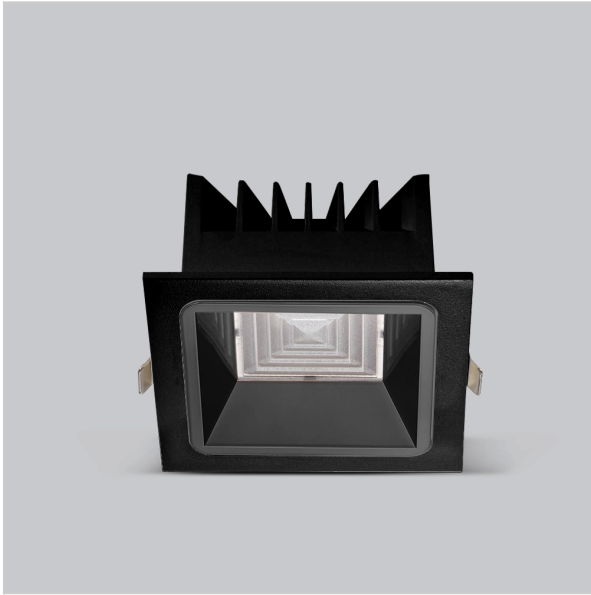

Asparo Down Lights

ITEM SKU#: 662187493046

Product Code : IK-RASPRODL-50W-27K-BL-90C-50D

Voltage	100 - 277 V AC, 50-60 Hz
Lumen Output	6000lm
Power	50W
Efficacy	140lm/w
CCT	2700K
CRI	>90
Beam Angle	50°
Light Distribution	Wide flood
LED Type	COB
LED Light Source	Osram SOLERIQ S 19
Start Time	Instant
Driver	Stand Alone (included)
Operating Position	Non - Swiveling Type
Dimming	On-Off / Triac / 0-10 V
Construction	Sqaure
Mounting Type	Recessed
Heads	Single Head
Body Material	Aluminium Die cast
Finish	Black
Height	3-3/4"
Diameter	7-5/8"x7-5/8"
Cut Out	7-1/8"x7-1/8"
Optics	Darklight Technology Black, Silver
Application Area	Guest Room, Corridor, Restaurant, Meeting Room Club, Hall, Hotel Entrance

Beam Spread (Option)

Wide Flood	50°
ft	Ø
3.0	3.15
9.0	9.45
15.0	15.75

Asparo, a square LED downlight made of aluminum die cast with high quality powder coated luminaire housing and optimum heat sink. Specular reflector & power grid /global connectors available with isolated LED Driver using Ultra bright OSRAM COB. Moreover, the specular darklight reflector in this store light allows outstanding visual comfort to the visitors.