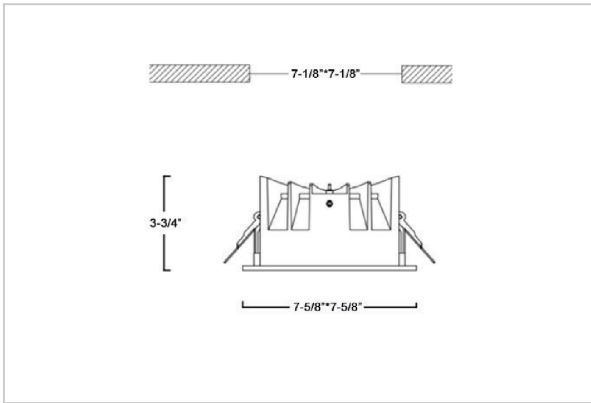

Asparo Down Lights

ITEM SKU#: 662187493046

Product Code : IK-RASPRODL-50W-27K-BL-90C-50D

Voltage	100 - 277 V AC, 50-60 Hz
Lumen Output	6000lm
Power	50W
Efficacy	140lm/w
CCT	2700K
CRI	>90
Beam Angle	50°
Light Distribution	Wide flood
LED Type	COB
LED Light Source	Osram SOLERIQ S 19
Start Time	Instant
Driver	Stand Alone (included)
Operating Position	Non - Swiveling Type
Dimming	On-Off / Triac / 0-10 V
Construction	Sqaure
Mounting Type	Recessed
Heads	Single Head
Body Material	Aluminium Die cast
Finish	Black
Height	3-3/4"
Diameter	7-5/8"x7-5/8"
Cut Out	7-1/8"x7-1/8"
Optics	Darklight Technology Black, Silver
Application Area	Guest Room, Corridor, Restaurant, Meeting Room Club, Hall, Hotel Entrance

Beam Spread (Option)

Wide Flood	50°
ft	Ø
3.0	3.15
9.0	9.45
15.0	15.75

Asparo, a square LED downlight made of aluminum die cast with high quality powder coated luminaire housing and optimum heat sink. Specular reflector & power grid /global connectors available with isolated LED Driver using Ultra bright OSRAM COB. Moreover, the specular darklight reflector in this store light allows outstanding visual comfort to the visitors.