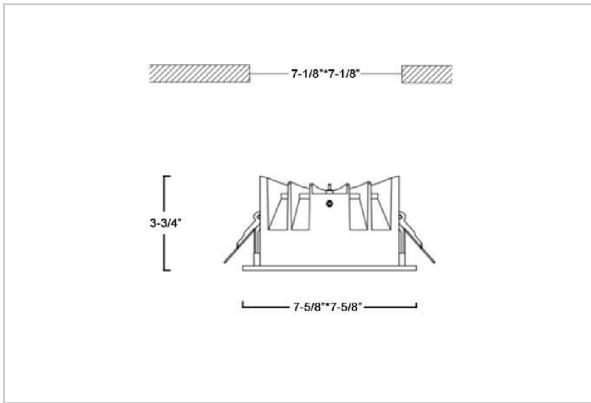

Asparo Down Lights

ITEM SKU#: 662187493039

Product Code : IK-RASPRODL-40W-50K-BL-90C-50D

Voltage	100 - 277 V AC, 50-60 Hz
Lumen Output	5600lm
Power	40W
Efficacy	140lm/w
CCT	5000K
CRI	>90
Beam Angle	50°
Light Distribution	Wide flood
LED Type	COB
LED Light Source	Osram SOLERIQ S 19
Start Time	Instant
Driver	Stand Alone (included)
Operating Position	Non - Swiveling Type
Dimming	On-Off / Triac / 0-10 V
Construction	Sqaure
Mounting Type	Recessed
Heads	Single Head
Body Material	Aluminium Die cast
Finish	Black
Height	3-3/4"
Diameter	7-5/8"x7-5/8"
Cut Out	7-1/8"x7-1/8"
Optics	Darklight Technology Black, Silver
Application Area	Guest Room, Corridor, Restaurant, Meeting Room Club, Hall, Hotel Entrance

Beam Spread (Option)

ft	Ø
3.0	3.15
9.0	9.45
15.0	15.75

Asparo, a square LED downlight made of aluminum die cast with high quality powder coated luminaire housing and optimum heat sink. Specular reflector & power grid /global connectors available with isolated LED Driver using Ultra bright OSRAM COB. Moreover, the specular darklight reflector in this store light allows outstanding visual comfort to the visitors.