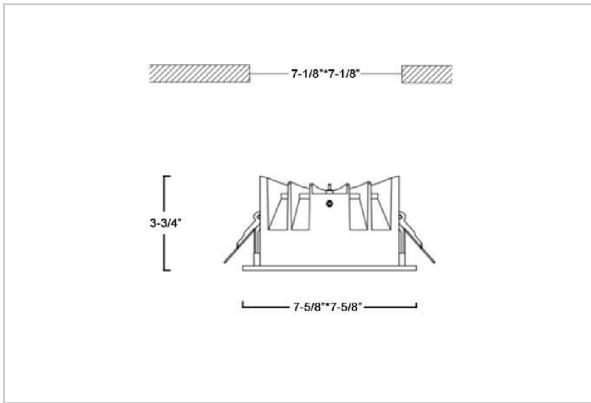

Asparo Down Lights

ITEM SKU#: 662187493022

Product Code : IK-RASPRODL-40W-40K-BL-90C-50D

Voltage	100 - 277 V AC, 50-60 Hz
Lumen Output	5320lm
Power	40W
Efficacy	140lm/w
CCT	4000K
CRI	>90
Beam Angle	50°
Light Distribution	Wide flood
LED Type	COB
LED Light Source	Osram SOLERIQ S 19
Start Time	Instant
Driver	Stand Alone (included)
Operating Position	Non - Swiveling Type
Dimming	On-Off / Triac / 0-10 V
Construction	Sqaure
Mounting Type	Recessed
Heads	Single Head
Body Material	Aluminium Die cast
Finish	Black
Height	3-3/4"
Diameter	7-5/8"x7-5/8"
Cut Out	7-1/8"x7-1/8"
Optics	Darklight Technology Black, Silver
Application Area	Guest Room, Corridor, Restaurant, Meeting Room Club, Hall, Hotel Entrance

Beam Spread (Option)

Wide Flood	50°
ft	Ø
3.0	3.15
9.0	9.45
15.0	15.75

Asparo, a square LED downlight made of aluminum die cast with high quality powder coated luminaire housing and optimum heat sink. Specular reflector & power grid /global connectors available with isolated LED Driver using Ultra bright OSRAM COB. Moreover, the specular darklight reflector in this store light allows outstanding visual comfort to the visitors.