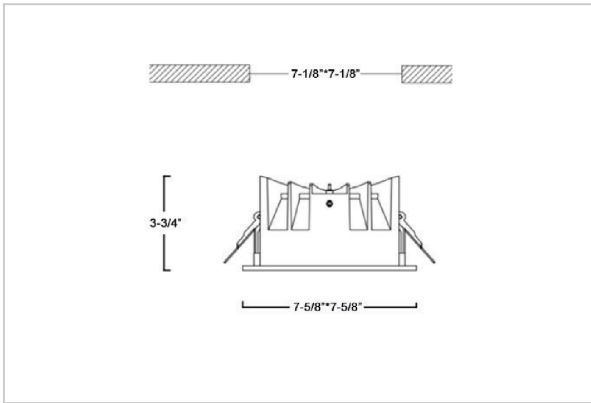

Asparo Down Lights

ITEM SKU#: 662187493015

Product Code : IK-RASPRODL-40W-30K-BL-90C-50D

Voltage	100 - 277 V AC, 50-60 Hz
Lumen Output	5050lm
Power	40W
Efficacy	140lm/w
CCT	3000K
CRI	>90
Beam Angle	50°
Light Distribution	Wide flood
LED Type	COB
LED Light Source	Osram SOLERIQ S 19
Start Time	Instant
Driver	Stand Alone (included)
Operating Position	Non - Swiveling Type
Dimming	On-Off / Triac / 0-10 V
Construction	Sqaure
Mounting Type	Recessed
Heads	Single Head
Body Material	Aluminium Die cast
Finish	Black
Height	3-3/4"
Diameter	7-5/8"x7-5/8"
Cut Out	7-1/8"x7-1/8"
Optics	Darklight Technology Black, Silver
Application Area	Guest Room, Corridor, Restaurant, Meeting Room Club, Hall, Hotel Entrance

Beam Spread (Option)

Wide Flood	50°
ft	Ø
3.0	3.15
9.0	9.45
15.0	15.75

Aspro, a square LED downlight made of aluminum die cast with high quality powder coated luminaire housing and optimum heat sink. Specular reflector & power grid /global connectors available with isolated LED Driver using Ultra bright OSRAM COB. Moreover, the specular darklight reflector in this store light allows outstanding visual comfort to the visitors.