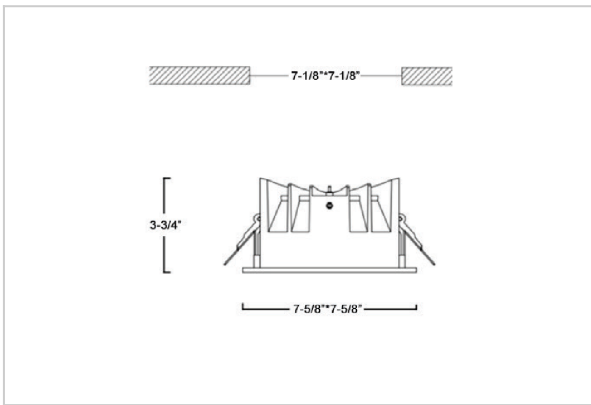

Asparo Down Lights

ITEM SKU#: 662187493008

Product Code : IK-RASPRODL-40W-27K-BL-90C-50D

Voltage	100 - 277 V AC, 50-60 Hz
Lumen Output	4800lm
Power	40W
Efficacy	140lm/w
CCT	2700K
CRI	>90
Beam Angle	50°
Light Distribution	Wide flood
LED Type	COB
LED Light Source	Osram SOLERIQ S 19
Start Time	Instant
Driver	Stand Alone (included)
Operating Position	Non - Swiveling Type
Dimming	On-Off / Triac / 0-10 V
Construction	Sqaure
Mounting Type	Recessed
Heads	Single Head
Body Material	Aluminium Die cast
Finish	Black
Height	3-3/4"
Diameter	7-5/8"x7-5/8"
Cut Out	7-1/8"x7-1/8"
Optics	Darklight Technology Black, Silver
Application Area	Guest Room, Corridor, Restaurant, Meeting Room Club, Hall, Hotel Entrance

Beam Spread (Option)

Wide Flood	50°
ft	Ø
3.0	3.15
9.0	9.45
15.0	15.75

Asparo, a square LED downlight made of aluminum die cast with high quality powder coated luminaire housing and optimum heat sink. Specular reflector & power grid /global connectors available with isolated LED Driver using Ultra bright OSRAM COB. Moreover, the specular darklight reflector in this store light allows outstanding visual comfort to the visitors.