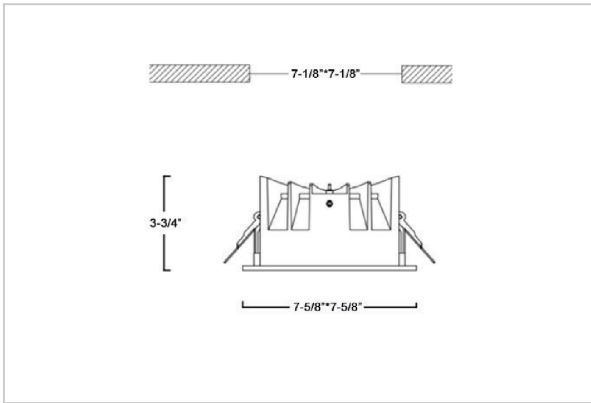

Asparo Down Lights

ITEM SKU#: 662187493008

Product Code : IK-RASPRODL-40W-27K-BL-90C-50D

Voltage	100 - 277 V AC, 50-60 Hz
Lumen Output	4800lm
Power	40W
Efficacy	140lm/w
CCT	2700K
CRI	>90
Beam Angle	50°
Light Distribution	Wide flood
LED Type	COB
LED Light Source	Osram SOLERIQ S 19
Start Time	Instant
Driver	Stand Alone (included)
Operating Position	Non - Swiveling Type
Dimming	On-Off / Triac / 0-10 V
Construction	Sqaure
Mounting Type	Recessed
Heads	Single Head
Body Material	Aluminium Die cast
Finish	Black
Height	3-3/4"
Diameter	7-5/8"x7-5/8"
Cut Out	7-1/8"x7-1/8"
Optics	Darklight Technology Black, Silver
Application Area	Guest Room, Corridor, Restaurant, Meeting Room Club, Hall, Hotel Entrance

Beam Spread (Option)

Wide Flood	50°
ft	Ø
3.0	3.15
9.0	9.45
15.0	15.75

Asparo, a square LED downlight made of aluminum die cast with high quality powder coated luminaire housing and optimum heat sink. Specular reflector & power grid /global connectors available with isolated LED Driver using Ultra bright OSRAM COB. Moreover, the specular darklight reflector in this store light allows outstanding visual comfort to the visitors.