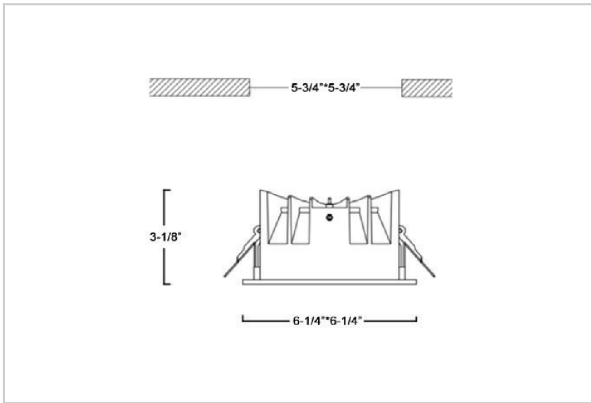

Asparo Down Lights

ITEM SKU#: 662187492995

Product Code : IK-RASPRODL-30W-50K-BL-90C-50D

Voltage	100 - 277 V AC, 50-60 Hz
Lumen Output	4200lm
Power	30W
Efficacy	140lm/w
CCT	5000K
CRI	>90
Beam Angle	50°
Light Distribution	Wide flood
LED Type	COB
LED Light Source	Osram SOLERIQ S 19
Start Time	Instant
Driver	Stand Alone (included)
Operating Position	Non - Swiveling Type
Dimming	On-Off / Triac / 0-10 V
Construction	Sqaure
Mounting Type	Recessed
Heads	Single Head
Body Material	Aluminium Die cast
Finish	Black
Height	3-1/8"
Diameter	6-1/4"x6-1/4"
Cut Out	5-3/4"x5-3/4"
Optics	Darklight Technology Black, Silver
Application Area	Guest Room, Corridor, Restaurant, Meeting Room Club, Hall, Hotel Entrance

Beam Spread (Option)

ft	Ø
3.0	3.15
9.0	9.45
15.0	15.75

Aspro, a square LED downlight made of aluminum die cast with high quality powder coated luminaire housing and optimum heat sink. Specular reflector & power grid /global connectors available with isolated LED Driver using Ultra bright OSRAM COB. Moreover, the specular darklight reflector in this store light allows outstanding visual comfort to the visitors.