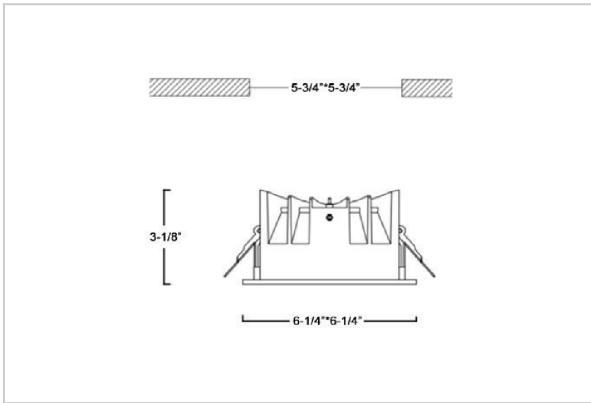

Asparo Down Lights

ITEM SKU#: 662187492988

Product Code : IK-RASPRODL-30W-40K-BL-90C-50D

Voltage	100 - 277 V AC, 50-60 Hz
Lumen Output	4000lm
Power	30W
Efficacy	140lm/w
CCT	4000K
CRI	>90
Beam Angle	50°
Light Distribution	Wide flood
LED Type	COB
LED Light Source	Osram SOLERIQ S 19
Start Time	Instant
Driver	Stand Alone (included)
Operating Position	Non - Swiveling Type
Dimming	On-Off / Triac / 0-10 V
Construction	Sqaure
Mounting Type	Recessed
Heads	Single Head
Body Material	Aluminium Die cast
Finish	Black
Height	3-1/8"
Diameter	6-1/4"x6-1/4"
Cut Out	5-3/4"x5-3/4"
Optics	Darklight Technology Black, Silver
Application Area	Guest Room, Corridor, Restaurant, Meeting Room Club, Hall, Hotel Entrance

Beam Spread (Option)

ft	Ø
3.0	3.15
9.0	9.45
15.0	15.75

Aspro, a square LED downlight made of aluminum die cast with high quality powder coated luminaire housing and optimum heat sink. Specular reflector & power grid /global connectors available with isolated LED Driver using Ultra bright OSRAM COB. Moreover, the specular darklight reflector in this store light allows outstanding visual comfort to the visitors.