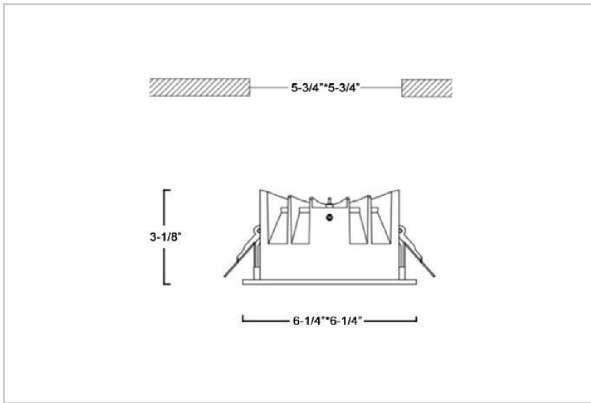

Asparo Down Lights

ITEM SKU#: 662187492971

Product Code : IK-RASPRODL-30W-30K-BL-90C-50D

Voltage	100 - 277 V AC, 50-60 Hz
Lumen Output	3790lm
Power	30W
Efficacy	140lm/w
CCT	3000K
CRI	>90
Beam Angle	50°
Light Distribution	Wide flood
LED Type	COB
LED Light Source	Osram SOLERIQ S 19
Start Time	Instant
Driver	Stand Alone (included)
Operating Position	Non - Swiveling Type
Dimming	On-Off / Triac / 0-10 V
Construction	Sqaure
Mounting Type	Recessed
Heads	Single Head
Body Material	Aluminium Die cast
Finish	Black
Height	3-1/8"
Diameter	6-1/4"x6-1/4"
Cut Out	5-3/4"x5-3/4"
Optics	Darklight Technology Black, Silver
Application Area	Guest Room, Corridor, Restaurant, Meeting Room Club, Hall, Hotel Entrance

Beam Spread (Option)

ft	Ø
3.0	3.15
9.0	9.45
15.0	15.75

Asparo, a square LED downlight made of aluminum die cast with high quality powder coated luminaire housing and optimum heat sink. Specular reflector & power grid /global connectors available with isolated LED Driver using Ultra bright OSRAM COB. Moreover, the specular darklight reflector in this store light allows outstanding visual comfort to the visitors.