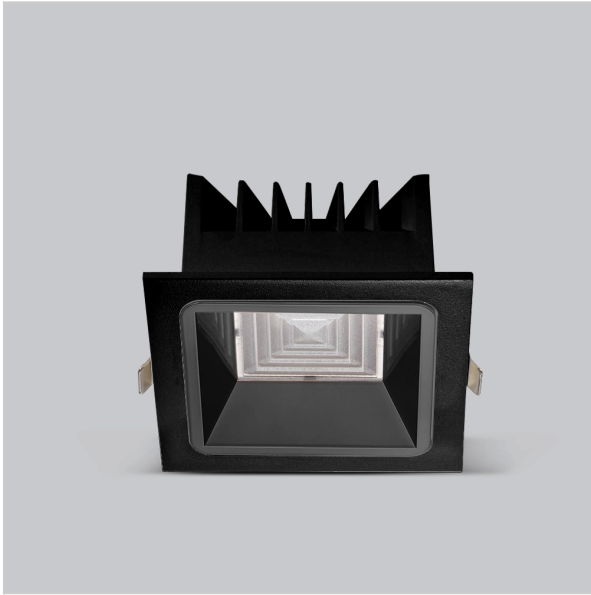

Asparo Down Lights

ITEM SKU#: 662187492971

Product Code : IK-RASPRODL-30W-30K-BL-90C-50D

Voltage	100 - 277 V AC, 50-60 Hz
Lumen Output	3790lm
Power	30W
Efficacy	140lm/w
CCT	3000K
CRI	>90
Beam Angle	50°
Light Distribution	Wide flood
LED Type	COB
LED Light Source	Osram SOLERIQ S 19
Start Time	Instant
Driver	Stand Alone (included)
Operating Position	Non - Swiveling Type
Dimming	On-Off / Triac / 0-10 V
Construction	Sqaure
Mounting Type	Recessed
Heads	Single Head
Body Material	Aluminium Die cast
Finish	Black
Height	3-1/8"
Diameter	6-1/4"x6-1/4"
Cut Out	5-3/4"x5-3/4"
Optics	Darklight Technology Black, Silver
Application Area	Guest Room, Corridor, Restaurant, Meeting Room Club, Hall, Hotel Entrance

Beam Spread (Option)

ft	Ø
3.0	3.15
9.0	9.45
15.0	15.75

Asparo, a square LED downlight made of aluminum die cast with high quality powder coated luminaire housing and optimum heat sink. Specular reflector & power grid /global connectors available with isolated LED Driver using Ultra bright OSRAM COB. Moreover, the specular darklight reflector in this store light allows outstanding visual comfort to the visitors.