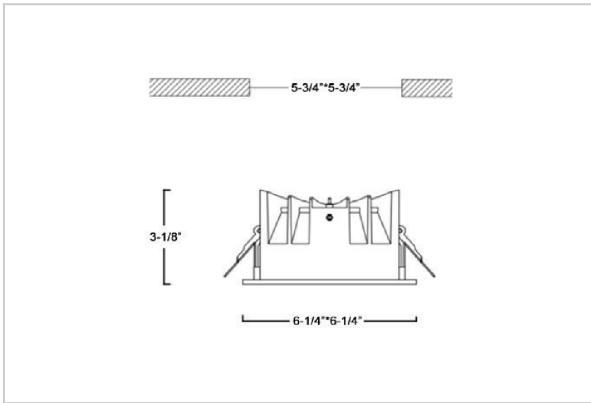

## Product Code : IK-RASPRODL-30W-30K-BL-90C-50D

Voltage	100 - 277 V AC, 50-60 Hz
Lumen Output	3790lm
Power	30W
Efficacy	140lm/w
CCT	3000K
CRI	>90
Beam Angle	50°
Light Distribution	Wide flood
LED Type	COB
LED Light Source	Osram SOLERIQ S 19
Start Time	Instant
Driver	Stand Alone (included)
Operating Position	Non - Swiveling Type
Dimming	On-Off / Triac / 0-10 V
Construction	Sqaure
Mounting Type	Recessed
Heads	Single Head
Body Material	Aluminium Die cast
Finish	Black
Height	3-1/8"
Diameter	6-1/4"x6-1/4"
Cut Out	5-3/4"x5-3/4"
Optics	Darklight Technology Black, Silver
Application Area	Guest Room, Corridor, Restaurant, Meeting Room Club, Hall, Hotel Entrance

### Beam Spread (Option)

ft	Ø
3.0	3.15
9.0	9.45
15.0	15.75

Asparo, a square LED downlight made of aluminum die cast with high quality powder coated luminaire housing and optimum heat sink. Specular reflector & power grid /global connectors available with isolated LED Driver using Ultra bright OSRAM COB. Moreover, the specular darklight reflector in this store light allows outstanding visual comfort to the visitors.