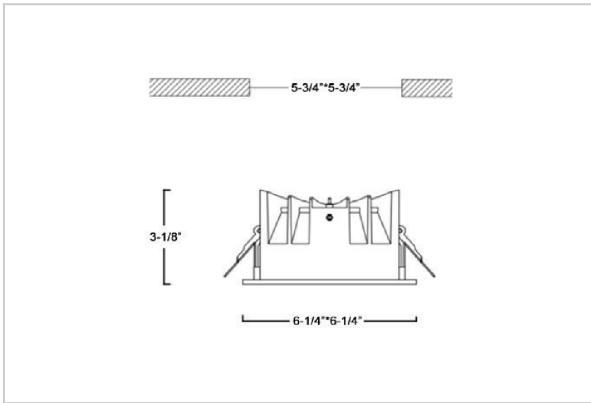

## Product Code : IK-RASPRODL-30W-27K-BL-90C-50D

Voltage	100 - 277 V AC, 50-60 Hz
Lumen Output	3600lm
Power	30W
Efficacy	140lm/w
CCT	2700K
CRI	>90
Beam Angle	50°
Light Distribution	Wide flood
LED Type	COB
LED Light Source	Osram SOLERIQ S 19
Start Time	Instant
Driver	Stand Alone (included)
Operating Position	Non - Swiveling Type
Dimming	On-Off / Triac / 0-10 V
Construction	Sqaure
Mounting Type	Recessed
Heads	Single Head
Body Material	Aluminium Die cast
Finish	Black
Height	3-1/8"
Diameter	6-1/4"x6-1/4"
Cut Out	5-3/4"x5-3/4"
Optics	Darklight Technology Black, Silver
Application Area	Guest Room, Corridor, Restaurant, Meeting Room Club, Hall, Hotel Entrance

### Beam Spread (Option)

ft	50°
3.0	3.15
9.0	9.45
15.0	15.75

Asparo, a square LED downlight made of aluminum die cast with high quality powder coated luminaire housing and optimum heat sink. Specular reflector & power grid /global connectors available with isolated LED Driver using Ultra bright OSRAM COB. Moreover, the specular darklight reflector in this store light allows outstanding visual comfort to the visitors.