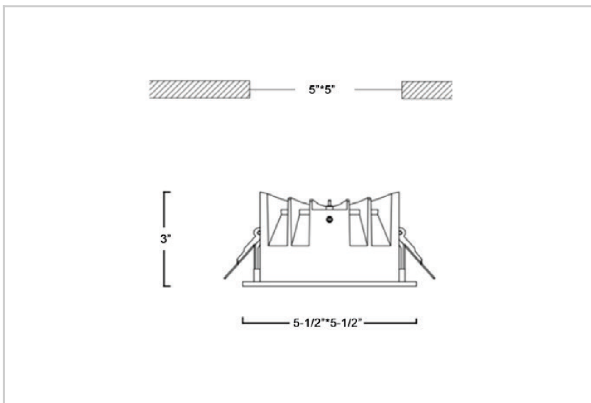

Asparo Down Lights

ITEM SKU#: 662187492957

Product Code : IK-RASPRODL-20W-50K-BL-90C-50D

Voltage	100 - 277 V AC, 50-60 Hz
Lumen Output	2800lm
Power	20W
Efficacy	140lm/w
CCT	5000K
CRI	>90
Beam Angle	50°
Light Distribution	Wide flood
LED Type	COB
LED Light Source	Osram SOLERIQ S 19
Start Time	Instant
Driver	Stand Alone (included)
Operating Position	Non - Swiveling Type
Dimming	On-Off / Triac / 0-10 V
Construction	Sqaure
Mounting Type	Recessed
Heads	Single Head
Body Material	Aluminium Die cast
Finish	Black
Height	3"
Diameter	5-1/2"x5-1/2"
Cut Out	5"x5"
Optics	Darklight Technology Black, Silver
Application Area	Guest Room, Corridor, Restaurant, Meeting Room Club, Hall, Hotel Entrance

Beam Spread (Option)

ft	Ø
3.0	3.15
9.0	9.45
15.0	15.75

Aspro, a square LED downlight made of aluminum die cast with high quality powder coated luminaire housing and optimum heat sink. Specular reflector & power grid /global connectors available with isolated LED Driver using Ultra bright OSRAM COB. Moreover, the specular darklight reflector in this store light allows outstanding visual comfort to the visitors.