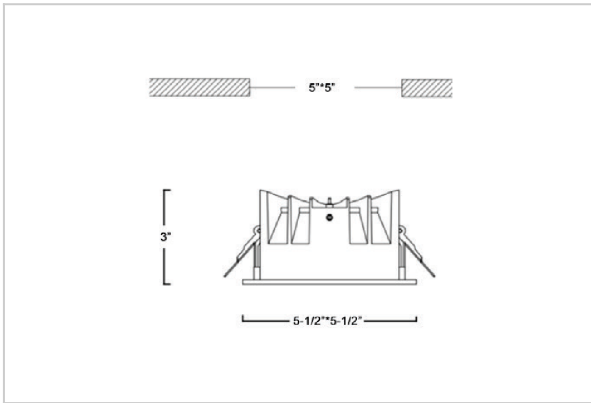

Asparo Down Lights

ITEM SKU#: 662187492957

Product Code : IK-RASPRODL-20W-50K-BL-90C-50D

Voltage	100 - 277 V AC, 50-60 Hz
Lumen Output	2800lm
Power	20W
Efficacy	140lm/w
CCT	5000K
CRI	>90
Beam Angle	50°
Light Distribution	Wide flood
LED Type	COB
LED Light Source	Osram SOLERIQ S 19
Start Time	Instant
Driver	Stand Alone (included)
Operating Position	Non - Swiveling Type
Dimming	On-Off / Triac / 0-10 V
Construction	Sqaure
Mounting Type	Recessed
Heads	Single Head
Body Material	Aluminium Die cast
Finish	Black
Height	3"
Diameter	5-1/2"x5-1/2"
Cut Out	5"x5"
Optics	Darklight Technology Black, Silver
Application Area	Guest Room, Corridor, Restaurant, Meeting Room Club, Hall, Hotel Entrance

Beam Spread (Option)

ft	Ø
3.0	3.15
9.0	9.45
15.0	15.75

Asparo, a square LED downlight made of aluminum die cast with high quality powder coated luminaire housing and optimum heat sink. Specular reflector & power grid /global connectors available with isolated LED Driver using Ultra bright OSRAM COB. Moreover, the specular darklight reflector in this store light allows outstanding visual comfort to the visitors.