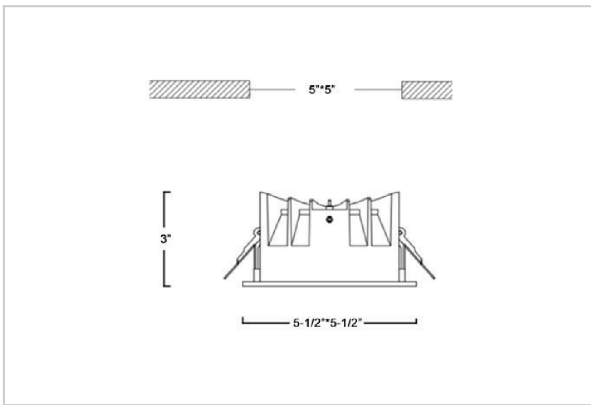

Asparo Down Lights

ITEM SKU#: 662187492940

Product Code : IK-RASPRODL-20W-40K-BL-90C-50D

Voltage	100 - 277 V AC, 50-60 Hz
Lumen Output	2660lm
Power	20W
Efficacy	140lm/w
CCT	4000K
CRI	>90
Beam Angle	50°
Light Distribution	Wide flood
LED Type	COB
LED Light Source	Osram SOLERIQ S 19
Start Time	Instant
Driver	Stand Alone (included)
Operating Position	Non - Swiveling Type
Dimming	On-Off / Triac / 0-10 V
Construction	Sqaure
Mounting Type	Recessed
Heads	Single Head
Body Material	Aluminium Die cast
Finish	Black
Height	3"
Diameter	5-1/2"x5-1/2"
Cut Out	5"x5"
Optics	Darklight Technology Black, Silver
Application Area	Guest Room, Corridor, Restaurant, Meeting Room Club, Hall, Hotel Entrance

Beam Spread (Option)

Wide Flood	50°
ft	Ø
3.0	3.15
9.0	9.45
15.0	15.75

Aspro, a square LED downlight made of aluminum die cast with high quality powder coated luminaire housing and optimum heat sink. Specular reflector & power grid /global connectors available with isolated LED Driver using Ultra bright OSRAM COB. Moreover, the specular darklight reflector in this store light allows outstanding visual comfort to the visitors.