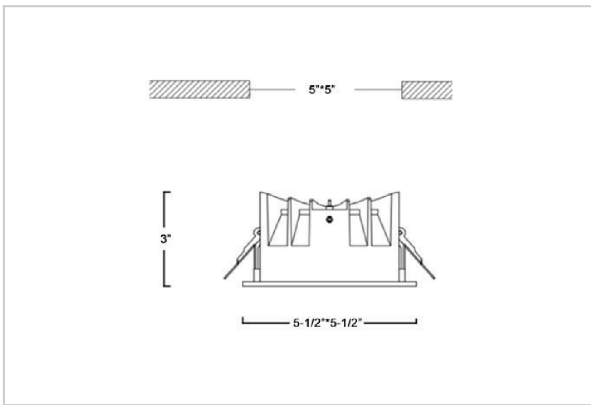

Asparo Down Lights

ITEM SKU#: 662187492926

Product Code : IK-RASPRODL-20W-27K-BL-90C-50D

Voltage	100 - 277 V AC, 50-60 Hz
Lumen Output	2400lm
Power	20W
Efficacy	140lm/w
CCT	2700K
CRI	>90
Beam Angle	50°
Light Distribution	Wide flood
LED Type	COB
LED Light Source	Osram SOLERIQ S 19
Start Time	Instant
Driver	Stand Alone (included)
Operating Position	Non - Swiveling Type
Dimming	On-Off / Triac / 0-10 V
Construction	Sqaure
Mounting Type	Recessed
Heads	Single Head
Body Material	Aluminium Die cast
Finish	Black
Height	3"
Diameter	5-1/2"x5-1/2"
Cut Out	5"x5"
Optics	Darklight Technology Black, Silver
Application Area	Guest Room, Corridor, Restaurant, Meeting Room Club, Hall, Hotel Entrance

Beam Spread (Option)

Wide Flood	50°
ft	Ø
3.0	3.15
9.0	9.45
15.0	15.75

Aspro, a square LED downlight made of aluminum die cast with high quality powder coated luminaire housing and optimum heat sink. Specular reflector & power grid /global connectors available with isolated LED Driver using Ultra bright OSRAM COB. Moreover, the specular darklight reflector in this store light allows outstanding visual comfort to the visitors.