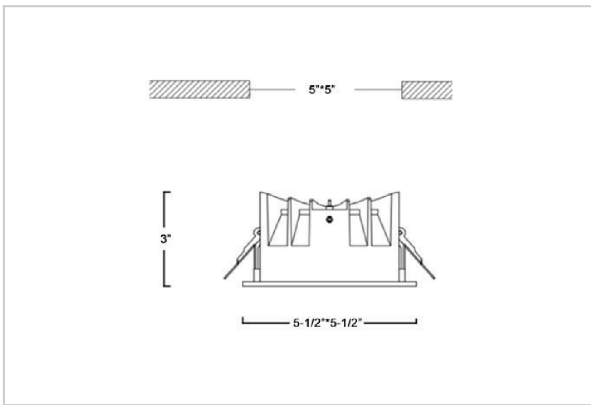

Asparo Down Lights

ITEM SKU#: 662187492926

Product Code : IK-RASPRODL-20W-27K-BL-90C-50D

Voltage	100 - 277 V AC, 50-60 Hz
Lumen Output	2400lm
Power	20W
Efficacy	140lm/w
CCT	2700K
CRI	>90
Beam Angle	50°
Light Distribution	Wide flood
LED Type	COB
LED Light Source	Osram SOLERIQ S 19
Start Time	Instant
Driver	Stand Alone (included)
Operating Position	Non - Swiveling Type
Dimming	On-Off / Triac / 0-10 V
Construction	Sqaure
Mounting Type	Recessed
Heads	Single Head
Body Material	Aluminium Die cast
Finish	Black
Height	3"
Diameter	5-1/2"x5-1/2"
Cut Out	5"x5"
Optics	Darklight Technology Black, Silver
Application Area	Guest Room, Corridor, Restaurant, Meeting Room Club, Hall, Hotel Entrance

Beam Spread (Option)

ft	Ø
3.0	3.15
9.0	9.45
15.0	15.75

Aspro, a square LED downlight made of aluminum die cast with high quality powder coated luminaire housing and optimum heat sink. Specular reflector & power grid /global connectors available with isolated LED Driver using Ultra bright OSRAM COB. Moreover, the specular darklight reflector in this store light allows outstanding visual comfort to the visitors.