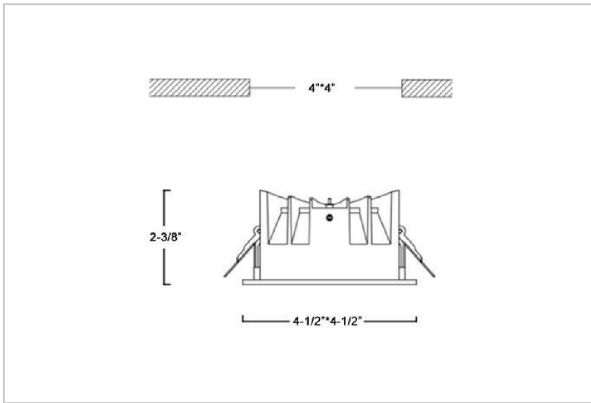

Asparo Down Lights

ITEM SKU#: 662187492919

Product Code : IK-RASPRODL-12W-50K-BL-90C-50D

Voltage	100 - 277 V AC, 50-60 Hz
Lumen Output	1680lm
Power	12W
Efficacy	140lm/w
CCT	5000K
CRI	>90
Beam Angle	50°
Light Distribution	Wide flood
LED Type	COB
LED Light Source	Osram SOLERIQ S 19
Start Time	Instant
Driver	Stand Alone (included)
Operating Position	Non - Swiveling Type
Dimming	On-Off / Triac / 0-10 V
Construction	Sqaure
Mounting Type	Recessed
Heads	Single Head
Body Material	Aluminium Die cast
Finish	Black
Diameter	4-1/2"x4-1/2"
Cut Out	4"x4"
Optics	Darklight Technology Black, Silver
Application Area	Guest Room, Corridor, Restaurant, Meeting Room Club, Hall, Hotel Entrance

Beam Spread (Option)

Wide Flood 50°	
ft	Ø
3.0	3.15
9.0	9.45
15.0	15.75

Aspro, a square LED downlight made of aluminum die cast with high quality powder coated luminaire housing and optimum heat sink. Specular reflector & power grid /global connectors available with isolated LED Driver using Ultra bright OSRAM COB. Moreover, the specular darklight reflector in this store light allows outstanding visual comfort to the visitors.