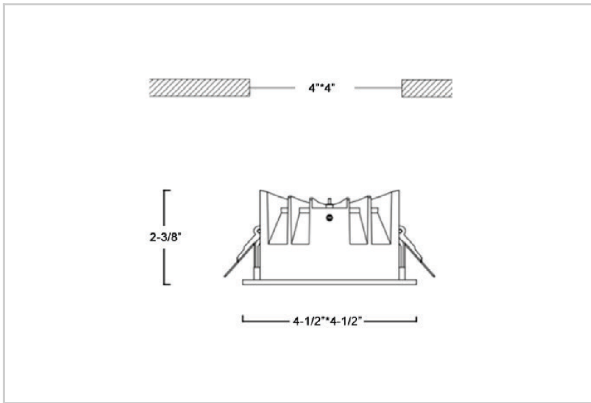

## Product Code : IK-RASPRODL-12W-40K-BL-90C-50D

Voltage	100 - 277 V AC, 50-60 Hz
Lumen Output	1600lm
Power	12W
Efficacy	140lm/w
CCT	4000K
CRI	>90
Beam Angle	50°
Light Distribution	Wide flood
LED Type	COB
LED Light Source	Osram SOLERIQ S 19
Start Time	Instant
Driver	Stand Alone (included)
Operating Position	Non - Swiveling Type
Dimming	On-Off / Triac / 0-10 V
Construction	Sqaure
Mounting Type	Recessed
Heads	Single Head
Body Material	Aluminium Die cast
Finish	Black
Diameter	4-1/2"x4-1/2"
Cut Out	4"x4"
Optics	Darklight Technology Black, Silver
Application Area	Guest Room, Corridor, Restaurant, Meeting Room Club, Hall, Hotel Entrance

### Beam Spread (Option)

Wide Flood	50°
ft	Ø
3.0	3.15
9.0	9.45
15.0	15.75

Asparo, a square LED downlight made of aluminum die cast with high quality powder coated luminaire housing and optimum heat sink. Specular reflector & power grid /global connectors available with isolated LED Driver using Ultra bright OSRAM COB. Moreover, the specular darklight reflector in this store light allows outstanding visual comfort to the visitors.