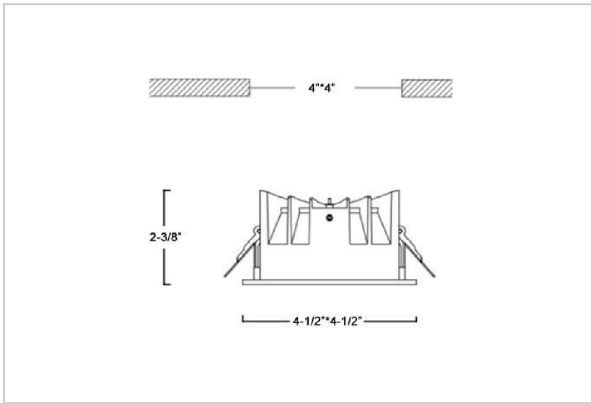

Asparo Down Lights

ITEM SKU#: 662187492902

Product Code : IK-RASPRODL-12W-40K-BL-90C-50D

Voltage	100 - 277 V AC, 50-60 Hz
Lumen Output	1600lm
Power	12W
Efficacy	140lm/w
CCT	4000K
CRI	>90
Beam Angle	50°
Light Distribution	Wide flood
LED Type	COB
LED Light Source	Osram SOLERIQ S 19
Start Time	Instant
Driver	Stand Alone (included)
Operating Position	Non - Swiveling Type
Dimming	On-Off / Triac / 0-10 V
Construction	Sqaure
Mounting Type	Recessed
Heads	Single Head
Body Material	Aluminium Die cast
Finish	Black
Diameter	4-1/2"x4-1/2"
Cut Out	4"x4"
Optics	Darklight Technology Black, Silver
Application Area	Guest Room, Corridor, Restaurant, Meeting Room Club, Hall, Hotel Entrance

Beam Spread (Option)

Wide Flood	50°
ft	Ø
3.0	3.15
9.0	9.45
15.0	15.75

Asparo, a square LED downlight made of aluminum die cast with high quality powder coated luminaire housing and optimum heat sink. Specular reflector & power grid /global connectors available with isolated LED Driver using Ultra bright OSRAM COB. Moreover, the specular darklight reflector in this store light allows outstanding visual comfort to the visitors.