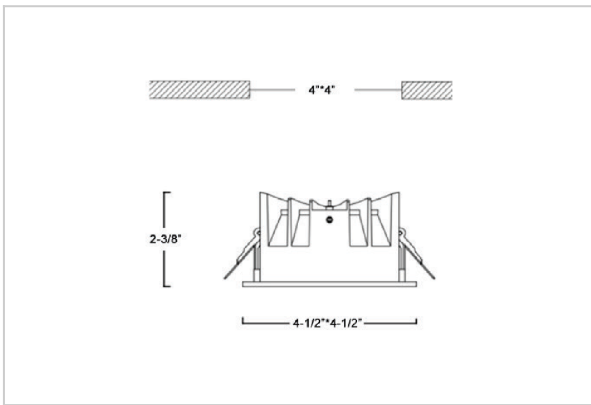

Asparo Down Lights

ITEM SKU#: 662187492896

Product Code : IK-RASPRODL-12W-30K-BL-90C-50D

Voltage	100 - 277 V AC, 50-60 Hz
Lumen Output	1516lm
Power	12W
Efficacy	140lm/w
CCT	3000K
CRI	>90
Beam Angle	50°
Light Distribution	Wide flood
LED Type	COB
LED Light Source	Osram SOLERIQ S 19
Start Time	Instant
Driver	Stand Alone (included)
Operating Position	Non - Swiveling Type
Dimming	On-Off / Triac / 0-10 V
Construction	Sqaure
Mounting Type	Recessed
Heads	Single Head
Body Material	Aluminium Die cast
Finish	Black
Diameter	4-1/2"x4-1/2"
Cut Out	4"x4"
Optics	Darklight Technology Black, Silver
Application Area	Guest Room, Corridor, Restaurant, Meeting Room Club, Hall, Hotel Entrance

Beam Spread (Option)

Wide Flood	50°
ft	Ø
3.0	3.15
9.0	9.45
15.0	15.75

Aspro, a square LED downlight made of aluminum die cast with high quality powder coated luminaire housing and optimum heat sink. Specular reflector & power grid /global connectors available with isolated LED Driver using Ultra bright OSRAM COB. Moreover, the specular darklight reflector in this store light allows outstanding visual comfort to the visitors.