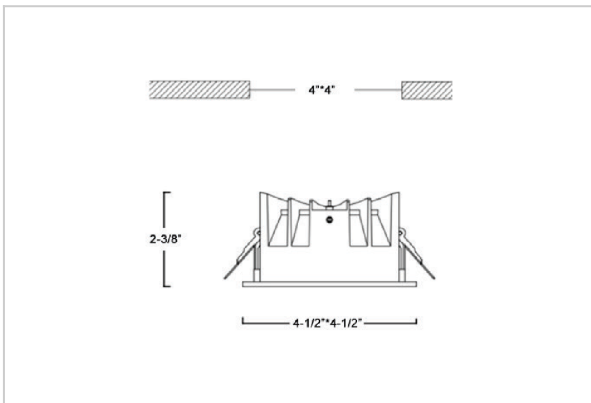

Asparo Down Lights

ITEM SKU#: 662187492896

Product Code : IK-RASPRODL-12W-30K-BL-90C-50D

Voltage	100 - 277 V AC, 50-60 Hz
Lumen Output	1516lm
Power	12W
Efficacy	140lm/w
CCT	3000K
CRI	>90
Beam Angle	50°
Light Distribution	Wide flood
LED Type	COB
LED Light Source	Osram SOLERIQ S 19
Start Time	Instant
Driver	Stand Alone (included)
Operating Position	Non - Swiveling Type
Dimming	On-Off / Triac / 0-10 V
Construction	Sqaure
Mounting Type	Recessed
Heads	Single Head
Body Material	Aluminium Die cast
Finish	Black
Diameter	4-1/2"x4-1/2"
Cut Out	4"x4"
Optics	Darklight Technology Black, Silver
Application Area	Guest Room, Corridor, Restaurant, Meeting Room Club, Hall, Hotel Entrance

Beam Spread (Option)

Wide Flood 50°	
ft	Ø
3.0	3.15
9.0	9.45
15.0	15.75

Aspro, a square LED downlight made of aluminum die cast with high quality powder coated luminaire housing and optimum heat sink. Specular reflector & power grid /global connectors available with isolated LED Driver using Ultra bright OSRAM COB. Moreover, the specular darklight reflector in this store light allows outstanding visual comfort to the visitors.