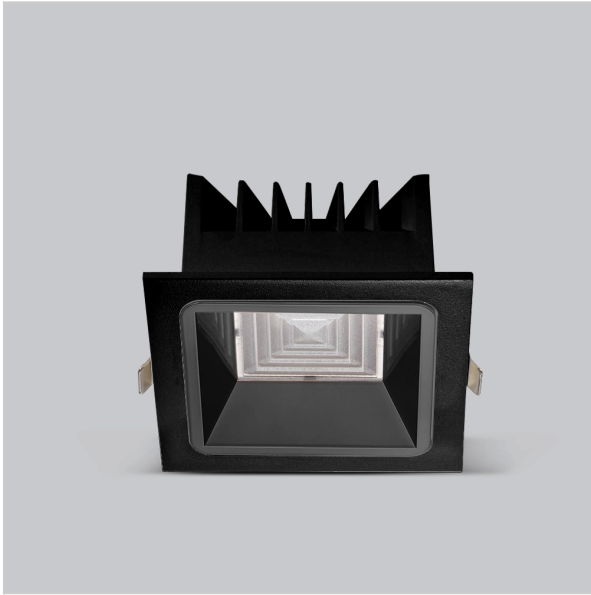

Asparo Down Lights

ITEM SKU#: 662187492889

Product Code : IK-RASPRODL-12W-27K-BL-90C-50D

Voltage	100 - 277 V AC, 50-60 Hz
Lumen Output	1440lm
Power	12W
Efficacy	140lm/w
CCT	2700K
CRI	>90
Beam Angle	50°
Light Distribution	Wide flood
LED Type	COB
LED Light Source	Osram SOLERIQ S 19
Start Time	Instant
Driver	Stand Alone (included)
Operating Position	Non - Swiveling Type
Dimming	On-Off / Triac / 0-10 V
Construction	Sqaure
Mounting Type	Recessed
Heads	Single Head
Body Material	Aluminium Die cast
Finish	Black
Diameter	4-1/2"x4-1/2"
Cut Out	4"x4"
Optics	Darklight Technology Black, Silver
Application Area	Guest Room, Corridor, Restaurant, Meeting Room Club, Hall, Hotel Entrance

Beam Spread (Option)

Wide Flood	50°
ft	Ø
3.0	3.15
9.0	9.45
15.0	15.75

Aspro, a square LED downlight made of aluminum die cast with high quality powder coated luminaire housing and optimum heat sink. Specular reflector & power grid /global connectors available with isolated LED Driver using Ultra bright OSRAM COB. Moreover, the specular darklight reflector in this store light allows outstanding visual comfort to the visitors.