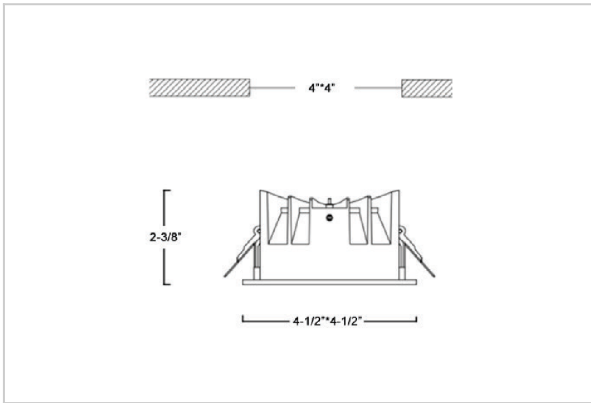

Asparo Down Lights

ITEM SKU#: 662187492889

Product Code : IK-RASPRODL-12W-27K-BL-90C-50D

Voltage	100 - 277 V AC, 50-60 Hz
Lumen Output	1440lm
Power	12W
Efficacy	140lm/w
CCT	2700K
CRI	>90
Beam Angle	50°
Light Distribution	Wide flood
LED Type	COB
LED Light Source	Osram SOLERIQ S 19
Start Time	Instant
Driver	Stand Alone (included)
Operating Position	Non - Swiveling Type
Dimming	On-Off / Triac / 0-10 V
Construction	Sqaure
Mounting Type	Recessed
Heads	Single Head
Body Material	Aluminium Die cast
Finish	Black
Diameter	4-1/2"x4-1/2"
Cut Out	4"x4"
Optics	Darklight Technology Black, Silver
Application Area	Guest Room, Corridor, Restaurant, Meeting Room Club, Hall, Hotel Entrance

Beam Spread (Option)

Wide Flood	50°
ft	Ø
3.0	3.15
9.0	9.45
15.0	15.75

Aspro, a square LED downlight made of aluminum die cast with high quality powder coated luminaire housing and optimum heat sink. Specular reflector & power grid /global connectors available with isolated LED Driver using Ultra bright OSRAM COB. Moreover, the specular darklight reflector in this store light allows outstanding visual comfort to the visitors.