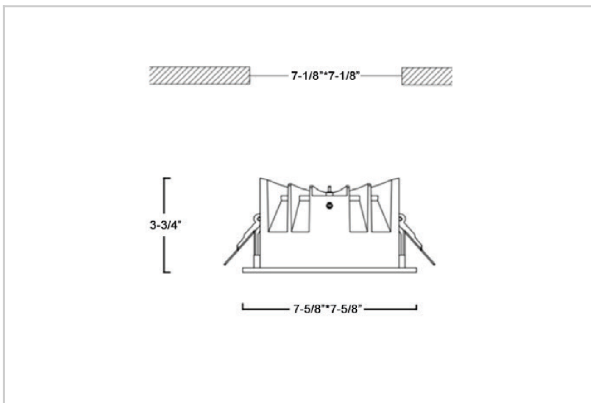

Asparo Down Lights

ITEM SKU#: 662187492872

Product Code : IK-RASPRODL-50W-50K-WH-90C-50D

Voltage	100 - 277 V AC, 50-60 Hz
Lumen Output	7000lm
Power	50W
Efficacy	140lm/w
CCT	5000K
CRI	>90
Beam Angle	50°
Light Distribution	Wide flood
LED Type	COB
LED Light Source	Osram SOLERIQ S 19
Start Time	Instant
Driver	Stand Alone (included)
Operating Position	Non - Swiveling Type
Dimming	On-Off / Triac / 0-10 V
Construction	Sqaure
Mounting Type	Recessed
Heads	Single Head
Body Material	Aluminium Die cast
Finish	White
Height	3-3/4"
Diameter	7-5/8"x7-5/8"
Cut Out	7-1/8"x7-1/8"
Optics	Darklight Technology Black, Silver
Application Area	Guest Room, Corridor, Restaurant, Meeting Room Club, Hall, Hotel Entrance

Beam Spread (Option)

ft	Ø
3.0	3.15
9.0	9.45
15.0	15.75

Aspro, a square LED downlight made of aluminum die cast with high quality powder coated luminaire housing and optimum heat sink. Specular reflector & power grid /global connectors available with isolated LED Driver using Ultra bright OSRAM COB. Moreover, the specular darklight reflector in this store light allows outstanding visual comfort to the visitors.