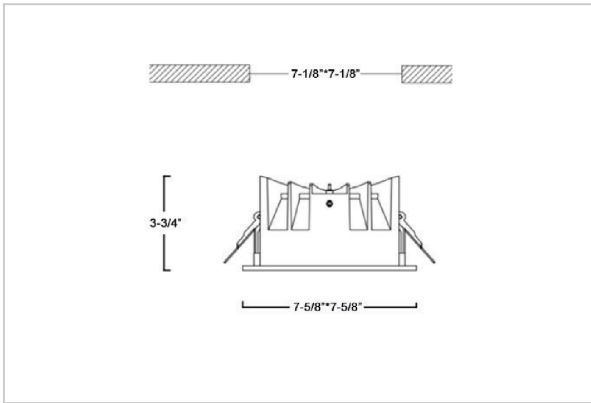

## Product Code : IK-RASPRODL-50W-50K-WH-90C-50D

Voltage	100 - 277 V AC, 50-60 Hz
Lumen Output	7000lm
Power	50W
Efficacy	140lm/w
CCT	5000K
CRI	>90
Beam Angle	50°
Light Distribution	Wide flood
LED Type	COB
LED Light Source	Osram SOLERIQ S 19
Start Time	Instant
Driver	Stand Alone (included)
Operating Position	Non - Swiveling Type
Dimming	On-Off / Triac / 0-10 V
Construction	Sqaure
Mounting Type	Recessed
Heads	Single Head
Body Material	Aluminium Die cast
Finish	White
Height	3-3/4"
Diameter	7-5/8"x7-5/8"
Cut Out	7-1/8"x7-1/8"
Optics	Darklight Technology Black, Silver
Application Area	Guest Room, Corridor, Restaurant, Meeting Room Club, Hall, Hotel Entrance

### Beam Spread (Option)

ft	Ø
3.0	3.15
9.0	9.45
15.0	15.75

Aspro, a square LED downlight made of aluminum die cast with high quality powder coated luminaire housing and optimum heat sink. Specular reflector & power grid /global connectors available with isolated LED Driver using Ultra bright OSRAM COB. Moreover, the specular darklight reflector in this store light allows outstanding visual comfort to the visitors.