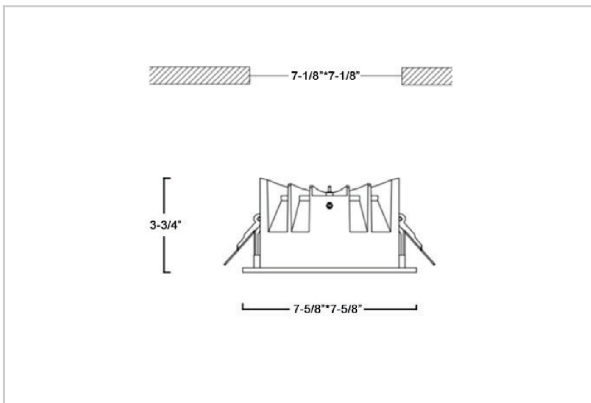

Asparo Down Lights

ITEM SKU#: 662187492872

Product Code : IK-RASPRODL-50W-50K-WH-90C-50D

Voltage	100 - 277 V AC, 50-60 Hz
Lumen Output	7000lm
Power	50W
Efficacy	140lm/w
CCT	5000K
CRI	>90
Beam Angle	50°
Light Distribution	Wide flood
LED Type	COB
LED Light Source	Osram SOLERIQ S 19
Start Time	Instant
Driver	Stand Alone (included)
Operating Position	Non - Swiveling Type
Dimming	On-Off / Triac / 0-10 V
Construction	Sqaure
Mounting Type	Recessed
Heads	Single Head
Body Material	Aluminium Die cast
Finish	White
Height	3-3/4"
Diameter	7-5/8"x7-5/8"
Cut Out	7-1/8"x7-1/8"
Optics	Darklight Technology Black, Silver
Application Area	Guest Room, Corridor, Restaurant, Meeting Room Club, Hall, Hotel Entrance

Beam Spread (Option)

ft	Ø
3.0	3.15
9.0	9.45
15.0	15.75

Asparo, a square LED downlight made of aluminum die cast with high quality powder coated luminaire housing and optimum heat sink. Specular reflector & power grid /global connectors available with isolated LED Driver using Ultra bright OSRAM COB. Moreover, the specular darklight reflector in this store light allows outstanding visual comfort to the visitors.