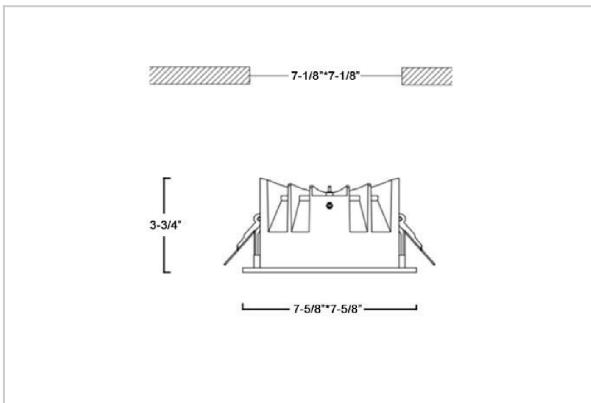

## Product Code : IK-RASPRODL-50W-40K-WH-90C-50D

Voltage	100 - 277 V AC, 50-60 Hz
Lumen Output	6650lm
Power	50W
Efficacy	140lm/w
CCT	4000K
CRI	>90
Beam Angle	50°
Light Distribution	Wide flood
LED Type	COB
LED Light Source	Osram SOLERIQ S 19
Start Time	Instant
Driver	Stand Alone (included)
Operating Position	Non - Swiveling Type
Dimming	On-Off / Triac / 0-10 V
Construction	Sqaure
Mounting Type	Recessed
Heads	Single Head
Body Material	Aluminium Die cast
Finish	White
Height	3-3/4"
Diameter	7-5/8"x7-5/8"
Cut Out	7-1/8"x7-1/8"
Optics	Darklight Technology Black, Silver
Application Area	Guest Room, Corridor, Restaurant, Meeting Room Club, Hall, Hotel Entrance

### Beam Spread (Option)

ft	Ø
3.0	3.15
9.0	9.45
15.0	15.75

Aspro, a square LED downlight made of aluminum die cast with high quality powder coated luminaire housing and optimum heat sink. Specular reflector & power grid /global connectors available with isolated LED Driver using Ultra bright OSRAM COB. Moreover, the specular darklight reflector in this store light allows outstanding visual comfort to the visitors.