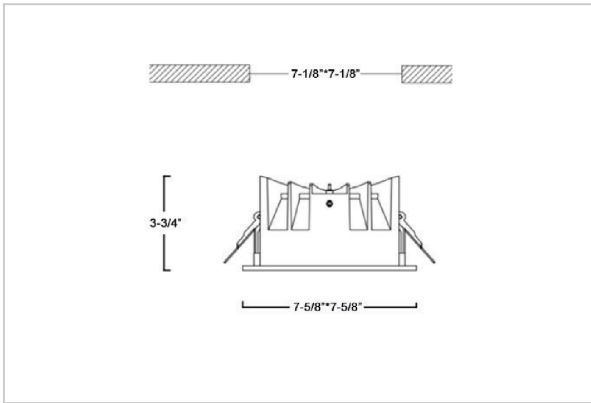

Asparo Down Lights

ITEM SKU#: 662187492865

Product Code : IK-RASPRODL-50W-40K-WH-90C-50D

Voltage	100 - 277 V AC, 50-60 Hz
Lumen Output	6650lm
Power	50W
Efficacy	140lm/w
CCT	4000K
CRI	>90
Beam Angle	50°
Light Distribution	Wide flood
LED Type	COB
LED Light Source	Osram SOLERIQ S 19
Start Time	Instant
Driver	Stand Alone (included)
Operating Position	Non - Swiveling Type
Dimming	On-Off / Triac / 0-10 V
Construction	Sqaure
Mounting Type	Recessed
Heads	Single Head
Body Material	Aluminium Die cast
Finish	White
Height	3-3/4"
Diameter	7-5/8"x7-5/8"
Cut Out	7-1/8"x7-1/8"
Optics	Darklight Technology Black, Silver
Application Area	Guest Room, Corridor, Restaurant, Meeting Room Club, Hall, Hotel Entrance

Beam Spread (Option)

ft	Ø
3.0	3.15
9.0	9.45
15.0	15.75

Aspro, a square LED downlight made of aluminum die cast with high quality powder coated luminaire housing and optimum heat sink. Specular reflector & power grid /global connectors available with isolated LED Driver using Ultra bright OSRAM COB. Moreover, the specular darklight reflector in this store light allows outstanding visual comfort to the visitors.