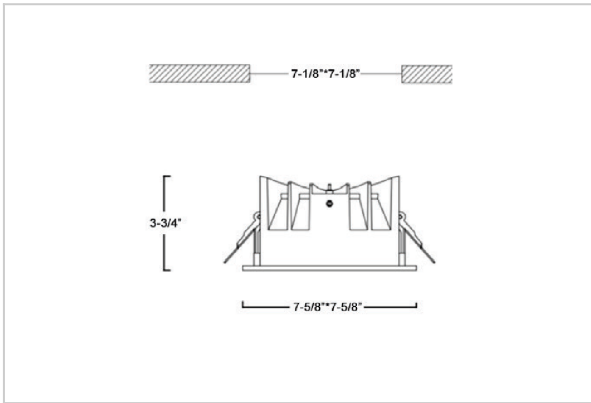

## Product Code : IK-RASPRODL-50W-30K-WH-90C-50D

Voltage	100 - 277 V AC, 50-60 Hz
Lumen Output	6300lm
Power	50W
Efficacy	140lm/w
CCT	3000K
CRI	>90
Beam Angle	50°
Light Distribution	Wide flood
LED Type	COB
LED Light Source	Osram SOLERIQ S 19
Start Time	Instant
Driver	Stand Alone (included)
Operating Position	Non - Swiveling Type
Dimming	On-Off / Triac / 0-10 V
Construction	Sqaure
Mounting Type	Recessed
Heads	Single Head
Body Material	Aluminium Die cast
Finish	White
Height	3-3/4"
Diameter	7-5/8"x7-5/8"
Cut Out	7-1/8"x7-1/8"
Optics	Darklight Technology Black, Silver
Application Area	Guest Room, Corridor, Restaurant, Meeting Room Club, Hall, Hotel Entrance

### Beam Spread (Option)

Wide Flood	50°
ft	Ø
3.0	3.15
9.0	9.45
15.0	15.75

Aspro, a square LED downlight made of aluminum die cast with high quality powder coated luminaire housing and optimum heat sink. Specular reflector & power grid /global connectors available with isolated LED Driver using Ultra bright OSRAM COB. Moreover, the specular darklight reflector in this store light allows outstanding visual comfort to the visitors.