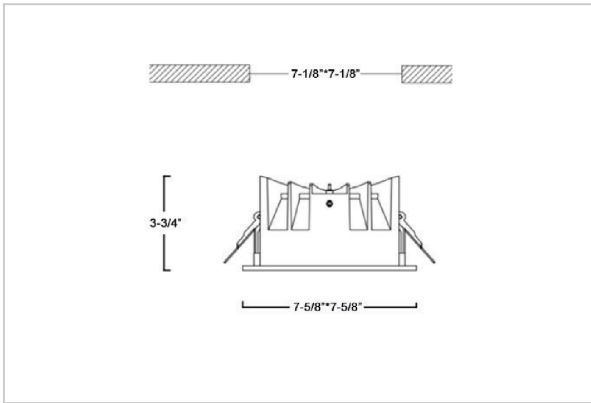

Asparo Down Lights

ITEM SKU#: 662187492834

Product Code : IK-RASPRODL-40W-50K-WH-90C-50D

Voltage	100 - 277 V AC, 50-60 Hz
Lumen Output	5600lm
Power	40W
Efficacy	140lm/w
CCT	5000K
CRI	>90
Beam Angle	50°
Light Distribution	Wide flood
LED Type	COB
LED Light Source	Osram SOLERIQ S 19
Start Time	Instant
Driver	Stand Alone (included)
Operating Position	Non - Swiveling Type
Dimming	On-Off / Triac / 0-10 V
Construction	Sqaure
Mounting Type	Recessed
Heads	Single Head
Body Material	Aluminium Die cast
Finish	White
Height	3-3/4"
Diameter	7-5/8"x7-5/8"
Cut Out	7-1/8"x7-1/8"
Optics	Darklight Technology Black, Silver
Application Area	Guest Room, Corridor, Restaurant, Meeting Room Club, Hall, Hotel Entrance

Beam Spread (Option)

ft	Ø
3.0	3.15
9.0	9.45
15.0	15.75

Aspro, a square LED downlight made of aluminum die cast with high quality powder coated luminaire housing and optimum heat sink. Specular reflector & power grid /global connectors available with isolated LED Driver using Ultra bright OSRAM COB. Moreover, the specular darklight reflector in this store light allows outstanding visual comfort to the visitors.