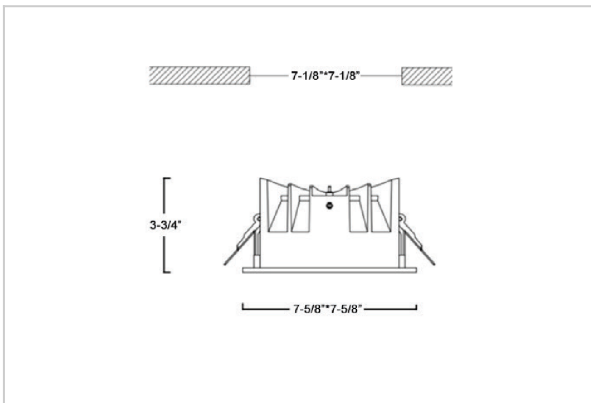

Asparo Down Lights

ITEM SKU#: 662187492834

Product Code : IK-RASPRODL-40W-50K-WH-90C-50D

Voltage	100 - 277 V AC, 50-60 Hz
Lumen Output	5600lm
Power	40W
Efficacy	140lm/w
CCT	5000K
CRI	>90
Beam Angle	50°
Light Distribution	Wide flood
LED Type	COB
LED Light Source	Osram SOLERIQ S 19
Start Time	Instant
Driver	Stand Alone (included)
Operating Position	Non - Swiveling Type
Dimming	On-Off / Triac / 0-10 V
Construction	Sqaure
Mounting Type	Recessed
Heads	Single Head
Body Material	Aluminium Die cast
Finish	White
Height	3-3/4"
Diameter	7-5/8"x7-5/8"
Cut Out	7-1/8"x7-1/8"
Optics	Darklight Technology Black, Silver
Application Area	Guest Room, Corridor, Restaurant, Meeting Room Club, Hall, Hotel Entrance

Beam Spread (Option)

Wide Flood	50°
ft	Ø
3.0	3.15
9.0	9.45
15.0	15.75

Aspro, a square LED downlight made of aluminum die cast with high quality powder coated luminaire housing and optimum heat sink. Specular reflector & power grid /global connectors available with isolated LED Driver using Ultra bright OSRAM COB. Moreover, the specular darklight reflector in this store light allows outstanding visual comfort to the visitors.