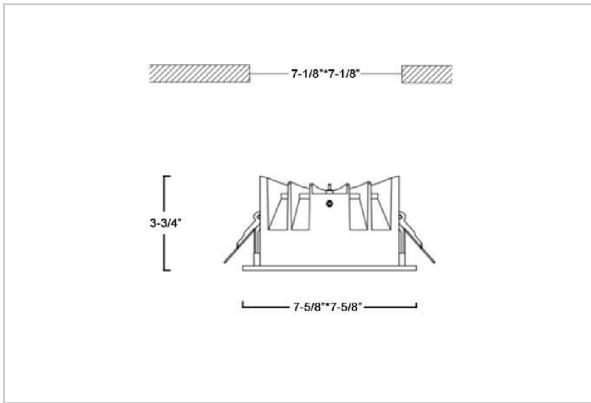

Asparo Down Lights

ITEM SKU#: 662187492827

Product Code : IK-RASPRODL-40W-40K-WH-90C-50D

Voltage	100 - 277 V AC, 50-60 Hz
Lumen Output	5320lm
Power	40W
Efficacy	140lm/w
CCT	4000K
CRI	>90
Beam Angle	50°
Light Distribution	Wide flood
LED Type	COB
LED Light Source	Osram SOLERIQ S 19
Start Time	Instant
Driver	Stand Alone (included)
Operating Position	Non - Swiveling Type
Dimming	On-Off / Triac / 0-10 V
Construction	Sqaure
Mounting Type	Recessed
Heads	Single Head
Body Material	Aluminium Die cast
Finish	White
Height	3-3/4"
Diameter	7-5/8"x7-5/8"
Cut Out	7-1/8"x7-1/8"
Optics	Darklight Technology Black, Silver
Application Area	Guest Room, Corridor, Restaurant, Meeting Room Club, Hall, Hotel Entrance

Beam Spread (Option)

ft	Ø
3.0	3.15
9.0	9.45
15.0	15.75

Aspro, a square LED downlight made of aluminum die cast with high quality powder coated luminaire housing and optimum heat sink. Specular reflector & power grid /global connectors available with isolated LED Driver using Ultra bright OSRAM COB. Moreover, the specular darklight reflector in this store light allows outstanding visual comfort to the visitors.