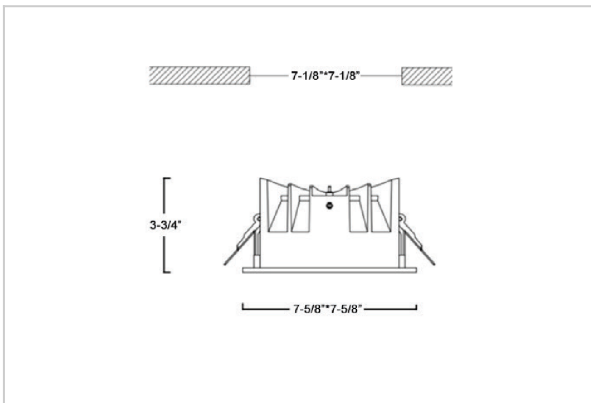

Asparo Down Lights

ITEM SKU#: 662187492810

Product Code : IK-RASPRODL-40W-30K-WH-90C-50D

Voltage	100 - 277 V AC, 50-60 Hz
Lumen Output	5050lm
Power	40W
Efficacy	140lm/w
CCT	3000K
CRI	>90
Beam Angle	50°
Light Distribution	Wide flood
LED Type	COB
LED Light Source	Osram SOLERIQ S 19
Start Time	Instant
Driver	Stand Alone (included)
Operating Position	Non - Swiveling Type
Dimming	On-Off / Triac / 0-10 V
Construction	Sqaure
Mounting Type	Recessed
Heads	Single Head
Body Material	Aluminium Die cast
Finish	White
Height	3-3/4"
Diameter	7-5/8"x7-5/8"
Cut Out	7-1/8"x7-1/8"
Optics	Darklight Technology Black, Silver
Application Area	Guest Room, Corridor, Restaurant, Meeting Room Club, Hall, Hotel Entrance

Beam Spread (Option)

ft	Ø
3.0	3.15
9.0	9.45
15.0	15.75

Aspro, a square LED downlight made of aluminum die cast with high quality powder coated luminaire housing and optimum heat sink. Specular reflector & power grid /global connectors available with isolated LED Driver using Ultra bright OSRAM COB. Moreover, the specular darklight reflector in this store light allows outstanding visual comfort to the visitors.