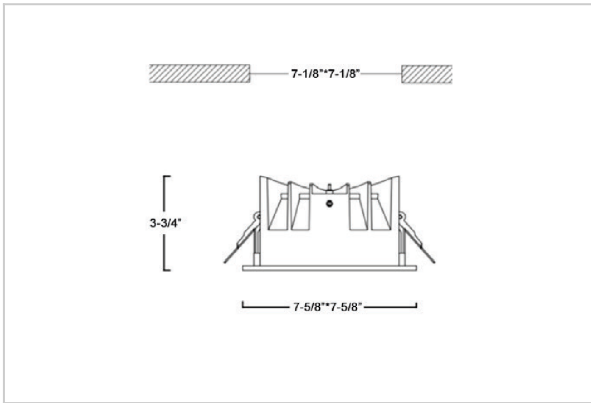

Asparo Down Lights

ITEM SKU#: 662187492803

Product Code : IK-RASPRODL-40W-27K-WH-90C-50D

Voltage	100 - 277 V AC, 50-60 Hz
Lumen Output	4800lm
Power	40W
Efficacy	140lm/w
CCT	2700K
CRI	>90
Beam Angle	50°
Light Distribution	Wide flood
LED Type	COB
LED Light Source	Osram SOLERIQ S 19
Start Time	Instant
Driver	Stand Alone (included)
Operating Position	Non - Swiveling Type
Dimming	On-Off / Triac / 0-10 V
Construction	Sqaure
Mounting Type	Recessed
Heads	Single Head
Body Material	Aluminium Die cast
Finish	White
Height	3-3/4"
Diameter	7-5/8"x7-5/8"
Cut Out	7-1/8"x7-1/8"
Optics	Darklight Technology Black, Silver
Application Area	Guest Room, Corridor, Restaurant, Meeting Room Club, Hall, Hotel Entrance

Beam Spread (Option)

Wide Flood	50°
ft	Ø
3.0	3.15
9.0	9.45
15.0	15.75

Aspro, a square LED downlight made of aluminum die cast with high quality powder coated luminaire housing and optimum heat sink. Specular reflector & power grid /global connectors available with isolated LED Driver using Ultra bright OSRAM COB. Moreover, the specular darklight reflector in this store light allows outstanding visual comfort to the visitors.