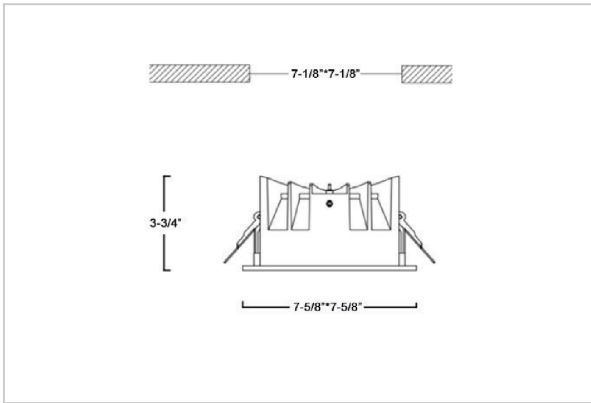

Asparo Down Lights

ITEM SKU#: 662187492803

Product Code : IK-RASPRODL-40W-27K-WH-90C-50D

Voltage	100 - 277 V AC, 50-60 Hz
Lumen Output	4800lm
Power	40W
Efficacy	140lm/w
CCT	2700K
CRI	>90
Beam Angle	50°
Light Distribution	Wide flood
LED Type	COB
LED Light Source	Osram SOLERIQ S 19
Start Time	Instant
Driver	Stand Alone (included)
Operating Position	Non - Swiveling Type
Dimming	On-Off / Triac / 0-10 V
Construction	Sqaure
Mounting Type	Recessed
Heads	Single Head
Body Material	Aluminium Die cast
Finish	White
Height	3-3/4"
Diameter	7-5/8"x7-5/8"
Cut Out	7-1/8"x7-1/8"
Optics	Darklight Technology Black, Silver
Application Area	Guest Room, Corridor, Restaurant, Meeting Room Club, Hall, Hotel Entrance

Beam Spread (Option)

Wide Flood	50°
ft	Ø
3.0	3.15
9.0	9.45
15.0	15.75

Asparo, a square LED downlight made of aluminum die cast with high quality powder coated luminaire housing and optimum heat sink. Specular reflector & power grid /global connectors available with isolated LED Driver using Ultra bright OSRAM COB. Moreover, the specular darklight reflector in this store light allows outstanding visual comfort to the visitors.