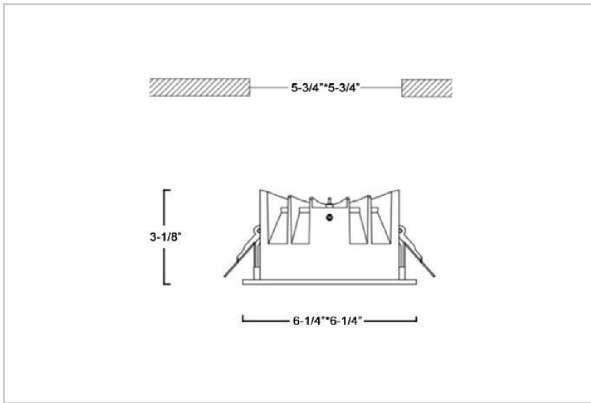

## Product Code : IK-RASPRODL-30W-50K-WH-90C-50D

Voltage	100 - 277 V AC, 50-60 Hz
Lumen Output	4200lm
Power	30W
Efficacy	140lm/w
CCT	5000K
CRI	>90
Beam Angle	50°
Light Distribution	Wide flood
LED Type	COB
LED Light Source	Osram SOLERIQ S 19
Start Time	Instant
Driver	Stand Alone (included)
Operating Position	Non - Swiveling Type
Dimming	On-Off / Triac / 0-10 V
Construction	Sqaure
Mounting Type	Recessed
Heads	Single Head
Body Material	Aluminium Die cast
Finish	White
Height	3-1/8"
Diameter	6-1/4"x6-1/4"
Cut Out	5-3/4"x5-3/4"
Optics	Darklight Technology Black, Silver
Application Area	Guest Room, Corridor, Restaurant, Meeting Room Club, Hall, Hotel Entrance

### Beam Spread (Option)

ft	50°
3.0	3.15
9.0	9.45
15.0	15.75

Aspro, a square LED downlight made of aluminum die cast with high quality powder coated luminaire housing and optimum heat sink. Specular reflector & power grid /global connectors available with isolated LED Driver using Ultra bright OSRAM COB. Moreover, the specular darklight reflector in this store light allows outstanding visual comfort to the visitors.