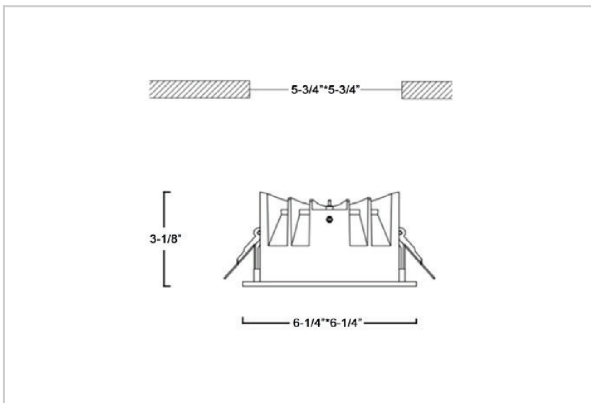

Asparo Down Lights

ITEM SKU#: 662187492780

Product Code : IK-RASPRODL-30W-40K-WH-90C-50D

Voltage	100 - 277 V AC, 50-60 Hz
Lumen Output	4000lm
Power	30W
Efficacy	140lm/w
CCT	4000K
CRI	>90
Beam Angle	50°
Light Distribution	Wide flood
LED Type	COB
LED Light Source	Osram SOLERIQ S 19
Start Time	Instant
Driver	Stand Alone (included)
Operating Position	Non - Swiveling Type
Dimming	On-Off / Triac / 0-10 V
Construction	Sqaure
Mounting Type	Recessed
Heads	Single Head
Body Material	Aluminium Die cast
Finish	White
Height	3-1/8"
Diameter	6-1/4"x6-1/4"
Cut Out	5-3/4"x5-3/4"
Optics	Darklight Technology Black, Silver
Application Area	Guest Room, Corridor, Restaurant, Meeting Room Club, Hall, Hotel Entrance

Beam Spread (Option)

Wide Flood	50°
ft	Ø
3.0	3.15
9.0	9.45
15.0	15.75

Aspro, a square LED downlight made of aluminum die cast with high quality powder coated luminaire housing and optimum heat sink. Specular reflector & power grid /global connectors available with isolated LED Driver using Ultra bright OSRAM COB. Moreover, the specular darklight reflector in this store light allows outstanding visual comfort to the visitors.