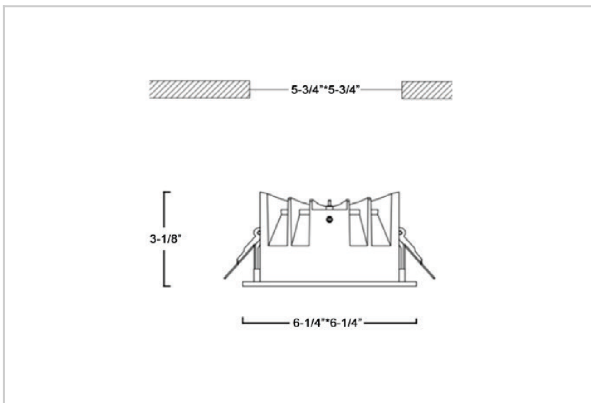

Asparo Down Lights

ITEM SKU#: 662187492773

Product Code : IK-RASPRODL-30W-30K-WH-90C-50D

Voltage	100 - 277 V AC, 50-60 Hz
Lumen Output	3790lm
Power	30W
Efficacy	140lm/w
CCT	3000K
CRI	>90
Beam Angle	50°
Light Distribution	Wide flood
LED Type	COB
LED Light Source	Osram SOLERIQ S 19
Start Time	Instant
Driver	Stand Alone (included)
Operating Position	Non - Swiveling Type
Dimming	On-Off / Triac / 0-10 V
Construction	Sqaure
Mounting Type	Recessed
Heads	Single Head
Body Material	Aluminium Die cast
Finish	White
Height	3-1/8"
Diameter	6-1/4"x6-1/4"
Cut Out	5-3/4"x5-3/4"
Optics	Darklight Technology Black, Silver
Application Area	Guest Room, Corridor, Restaurant, Meeting Room Club, Hall, Hotel Entrance

Beam Spread (Option)

ft	50°
3.0	3.15
9.0	9.45
15.0	15.75

Aspro, a square LED downlight made of aluminum die cast with high quality powder coated luminaire housing and optimum heat sink. Specular reflector & power grid /global connectors available with isolated LED Driver using Ultra bright OSRAM COB. Moreover, the specular darklight reflector in this store light allows outstanding visual comfort to the visitors.