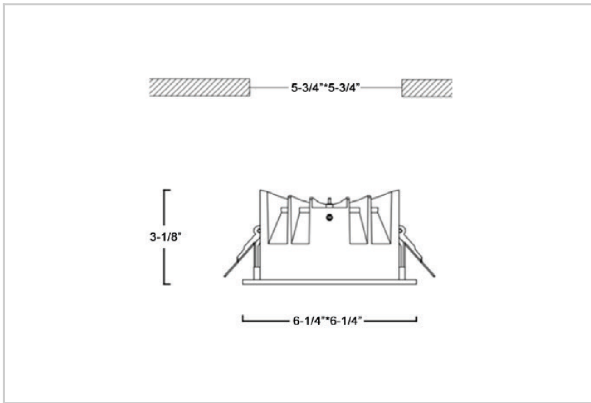

Asparo Down Lights

ITEM SKU#: 662187492773

Product Code : IK-RASPRODL-30W-30K-WH-90C-50D

Voltage	100 - 277 V AC, 50-60 Hz
Lumen Output	3790lm
Power	30W
Efficacy	140lm/w
CCT	3000K
CRI	>90
Beam Angle	50°
Light Distribution	Wide flood
LED Type	COB
LED Light Source	Osram SOLERIQ S 19
Start Time	Instant
Driver	Stand Alone (included)
Operating Position	Non - Swiveling Type
Dimming	On-Off / Triac / 0-10 V
Construction	Sqaure
Mounting Type	Recessed
Heads	Single Head
Body Material	Aluminium Die cast
Finish	White
Height	3-1/8"
Diameter	6-1/4"x6-1/4"
Cut Out	5-3/4"x5-3/4"
Optics	Darklight Technology Black, Silver
Application Area	Guest Room, Corridor, Restaurant, Meeting Room Club, Hall, Hotel Entrance

Beam Spread (Option)

Wide Flood	50°
ft	Ø
3.0	3.15
9.0	9.45
15.0	15.75

Aspro, a square LED downlight made of aluminum die cast with high quality powder coated luminaire housing and optimum heat sink. Specular reflector & power grid /global connectors available with isolated LED Driver using Ultra bright OSRAM COB. Moreover, the specular darklight reflector in this store light allows outstanding visual comfort to the visitors.