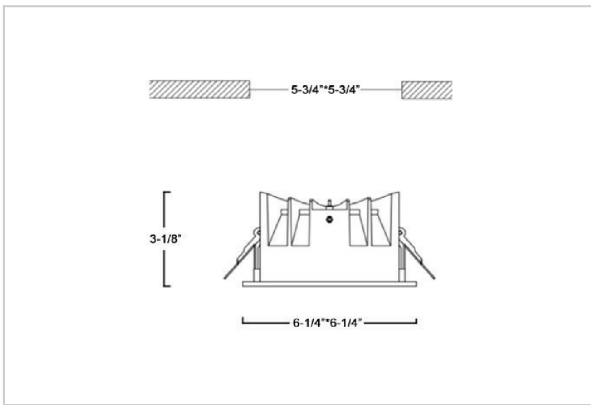

Asparo Down Lights

ITEM SKU#: 662187492766

Product Code : IK-RASPRODL-30W-27K-WH-90C-50D

Voltage	100 - 277 V AC, 50-60 Hz
Lumen Output	3600lm
Power	30W
Efficacy	140lm/w
CCT	2700K
CRI	>90
Beam Angle	50°
Light Distribution	Wide flood
LED Type	COB
LED Light Source	Osram SOLERIQ S 19
Start Time	Instant
Driver	Stand Alone (included)
Operating Position	Non - Swiveling Type
Dimming	On-Off / Triac / 0-10 V
Construction	Sqaure
Mounting Type	Recessed
Heads	Single Head
Body Material	Aluminium Die cast
Finish	White
Height	3-1/8"
Diameter	6-1/4"x6-1/4"
Cut Out	5-3/4"x5-3/4"
Optics	Darklight Technology Black, Silver
Application Area	Guest Room, Corridor, Restaurant, Meeting Room Club, Hall, Hotel Entrance

Beam Spread (Option)

Wide Flood	50°
ft	Ø
3.0	3.15
9.0	9.45
15.0	15.75

Aspro, a square LED downlight made of aluminum die cast with high quality powder coated luminaire housing and optimum heat sink. Specular reflector & power grid /global connectors available with isolated LED Driver using Ultra bright OSRAM COB. Moreover, the specular darklight reflector in this store light allows outstanding visual comfort to the visitors.