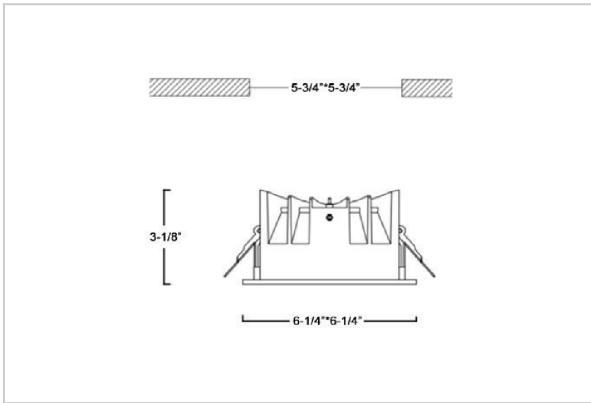

## Product Code : IK-RASPRODL-30W-27K-WH-90C-50D

Voltage	100 - 277 V AC, 50-60 Hz
Lumen Output	3600lm
Power	30W
Efficacy	140lm/w
CCT	2700K
CRI	>90
Beam Angle	50°
Light Distribution	Wide flood
LED Type	COB
LED Light Source	Osram SOLERIQ S 19
Start Time	Instant
Driver	Stand Alone (included)
Operating Position	Non - Swiveling Type
Dimming	On-Off / Triac / 0-10 V
Construction	Sqaure
Mounting Type	Recessed
Heads	Single Head
Body Material	Aluminium Die cast
Finish	White
Height	3-1/8"
Diameter	6-1/4"x6-1/4"
Cut Out	5-3/4"x5-3/4"
Optics	Darklight Technology Black, Silver
Application Area	Guest Room, Corridor, Restaurant, Meeting Room Club, Hall, Hotel Entrance

### Beam Spread (Option)

Wide Flood	50°
ft	Ø
3.0	3.15
9.0	9.45
15.0	15.75

Aspro, a square LED downlight made of aluminum die cast with high quality powder coated luminaire housing and optimum heat sink. Specular reflector & power grid /global connectors available with isolated LED Driver using Ultra bright OSRAM COB. Moreover, the specular darklight reflector in this store light allows outstanding visual comfort to the visitors.