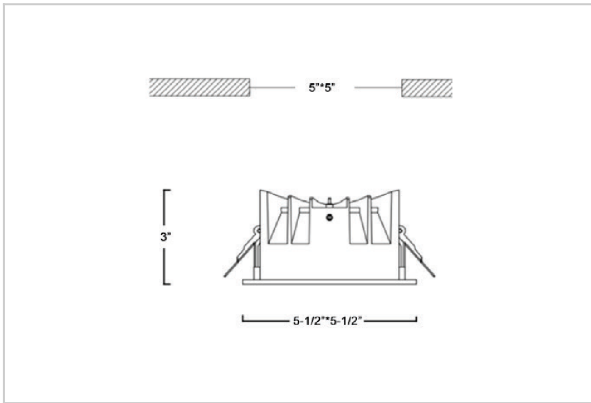

Asparo Down Lights

ITEM SKU#: 662187492742

Product Code : IK-RASPRODL-20W-50K-WH-90C-50D

Voltage	100 - 277 V AC, 50-60 Hz
Lumen Output	2800lm
Power	20W
Efficacy	140lm/w
CCT	5000K
CRI	>90
Beam Angle	50°
Light Distribution	Wide flood
LED Type	COB
LED Light Source	Osram SOLERIQ S 19
Start Time	Instant
Driver	Stand Alone (included)
Operating Position	Non - Swiveling Type
Dimming	On-Off / Triac / 0-10 V
Construction	Sqaure
Mounting Type	Recessed
Heads	Single Head
Body Material	Aluminium Die cast
Finish	White
Height	3"
Diameter	5-1/2"x5-1/2"
Cut Out	5"x5"
Optics	Darklight Technology Black, Silver
Application Area	Guest Room, Corridor, Restaurant, Meeting Room Club, Hall, Hotel Entrance

Beam Spread (Option)

ft	Ø
3.0	3.15
9.0	9.45
15.0	15.75

Aspro, a square LED downlight made of aluminum die cast with high quality powder coated luminaire housing and optimum heat sink. Specular reflector & power grid /global connectors available with isolated LED Driver using Ultra bright OSRAM COB. Moreover, the specular darklight reflector in this store light allows outstanding visual comfort to the visitors.