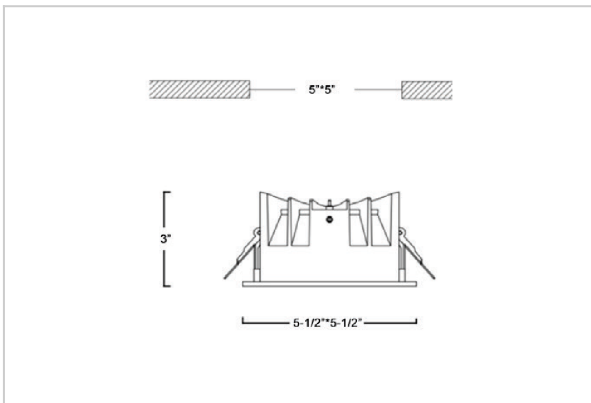

Asparo Down Lights

ITEM SKU#: 662187492742

Product Code : IK-RASPRODL-20W-50K-WH-90C-50D

Voltage	100 - 277 V AC, 50-60 Hz
Lumen Output	2800lm
Power	20W
Efficacy	140lm/w
CCT	5000K
CRI	>90
Beam Angle	50°
Light Distribution	Wide flood
LED Type	COB
LED Light Source	Osram SOLERIQ S 19
Start Time	Instant
Driver	Stand Alone (included)
Operating Position	Non - Swiveling Type
Dimming	On-Off / Triac / 0-10 V
Construction	Sqaure
Mounting Type	Recessed
Heads	Single Head
Body Material	Aluminium Die cast
Finish	White
Height	3"
Diameter	5-1/2"x5-1/2"
Cut Out	5"x5"
Optics	Darklight Technology Black, Silver
Application Area	Guest Room, Corridor, Restaurant, Meeting Room Club, Hall, Hotel Entrance

Beam Spread (Option)

ft	Ø
3.0	3.15
9.0	9.45
15.0	15.75

Aspro, a square LED downlight made of aluminum die cast with high quality powder coated luminaire housing and optimum heat sink. Specular reflector & power grid /global connectors available with isolated LED Driver using Ultra bright OSRAM COB. Moreover, the specular darklight reflector in this store light allows outstanding visual comfort to the visitors.