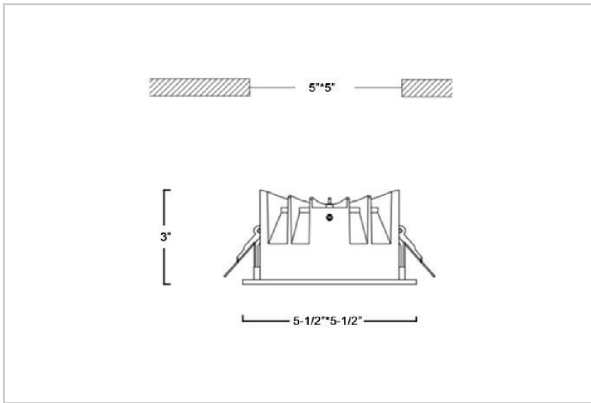

## Product Code : IK-RASPRODL-20W-40K-WH-90C-50D

Voltage	100 - 277 V AC, 50-60 Hz
Lumen Output	2660lm
Power	20W
Efficacy	140lm/w
CCT	4000K
CRI	>90
Beam Angle	50°
Light Distribution	Wide flood
LED Type	COB
LED Light Source	Osram SOLERIQ S 19
Start Time	Instant
Driver	Stand Alone (included)
Operating Position	Non - Swiveling Type
Dimming	On-Off / Triac / 0-10 V
Construction	Sqaure
Mounting Type	Recessed
Heads	Single Head
Body Material	Aluminium Die cast
Finish	White
Height	3"
Diameter	5-1/2"x5-1/2"
Cut Out	5"x5"
Optics	Darklight Technology Black, Silver
Application Area	Guest Room, Corridor, Restaurant, Meeting Room Club, Hall, Hotel Entrance

### Beam Spread (Option)

Wide Flood	50°
ft	Ø
3.0	3.15
9.0	9.45
15.0	15.75

Aspro, a square LED downlight made of aluminum die cast with high quality powder coated luminaire housing and optimum heat sink. Specular reflector & power grid /global connectors available with isolated LED Driver using Ultra bright OSRAM COB. Moreover, the specular darklight reflector in this store light allows outstanding visual comfort to the visitors.