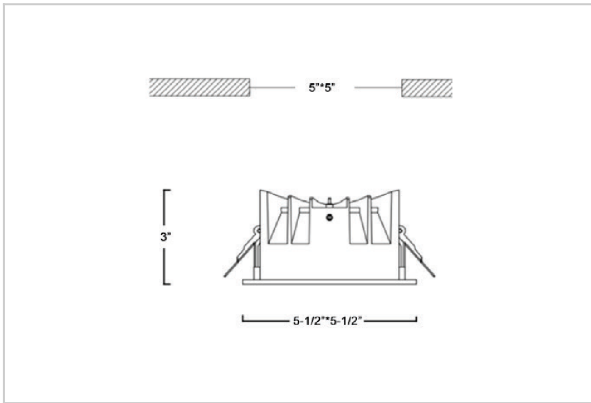

## Product Code : IK-RASPRODL-20W-30K-WH-90C-50D

Voltage	100 - 277 V AC, 50-60 Hz
Lumen Output	2520lm
Power	20W
Efficacy	140lm/w
CCT	3000K
CRI	>90
Beam Angle	50°
Light Distribution	Wide flood
LED Type	COB
LED Light Source	Osram SOLERIQ S 19
Start Time	Instant
Driver	Stand Alone (included)
Operating Position	Non - Swiveling Type
Dimming	On-Off / Triac / 0-10 V
Construction	Sqaure
Mounting Type	Recessed
Heads	Single Head
Body Material	Aluminium Die cast
Finish	White
Height	3"
Diameter	5-1/2"x5-1/2"
Cut Out	5"x5"
Optics	Darklight Technology Black, Silver
Application Area	Guest Room, Corridor, Restaurant, Meeting Room Club, Hall, Hotel Entrance

### Beam Spread (Option)

Wide Flood	50°
ft	Ø
3.0	3.15
9.0	9.45
15.0	15.75

Aspro, a square LED downlight made of aluminum die cast with high quality powder coated luminaire housing and optimum heat sink. Specular reflector & power grid /global connectors available with isolated LED Driver using Ultra bright OSRAM COB. Moreover, the specular darklight reflector in this store light allows outstanding visual comfort to the visitors.