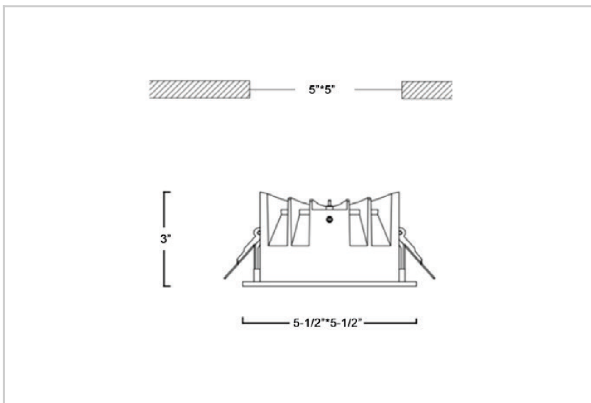

Asparo Down Lights

ITEM SKU#: 662187492728

Product Code : IK-RASPRODL-20W-30K-WH-90C-50D

Voltage	100 - 277 V AC, 50-60 Hz
Lumen Output	2520lm
Power	20W
Efficacy	140lm/w
CCT	3000K
CRI	>90
Beam Angle	50°
Light Distribution	Wide flood
LED Type	COB
LED Light Source	Osram SOLERIQ S 19
Start Time	Instant
Driver	Stand Alone (included)
Operating Position	Non - Swiveling Type
Dimming	On-Off / Triac / 0-10 V
Construction	Sqaure
Mounting Type	Recessed
Heads	Single Head
Body Material	Aluminium Die cast
Finish	White
Height	3"
Diameter	5-1/2"x5-1/2"
Cut Out	5"x5"
Optics	Darklight Technology Black, Silver
Application Area	Guest Room, Corridor, Restaurant, Meeting Room Club, Hall, Hotel Entrance

Beam Spread (Option)

ft	Ø
3.0	3.15
9.0	9.45
15.0	15.75

Aspro, a square LED downlight made of aluminum die cast with high quality powder coated luminaire housing and optimum heat sink. Specular reflector & power grid /global connectors available with isolated LED Driver using Ultra bright OSRAM COB. Moreover, the specular darklight reflector in this store light allows outstanding visual comfort to the visitors.