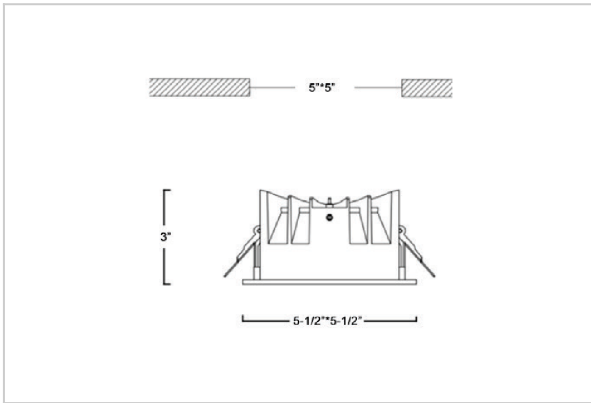

Asparo Down Lights

ITEM SKU#: 662187492711

Product Code : IK-RASPRODL-20W-27K-WH-90C-50D

Voltage	100 - 277 V AC, 50-60 Hz
Lumen Output	2400lm
Power	20W
Efficacy	140lm/w
CCT	2700K
CRI	>90
Beam Angle	50°
Light Distribution	Wide flood
LED Type	COB
LED Light Source	Osram SOLERIQ S 19
Start Time	Instant
Driver	Stand Alone (included)
Operating Position	Non - Swiveling Type
Dimming	On-Off / Triac / 0-10 V
Construction	Sqaure
Mounting Type	Recessed
Heads	Single Head
Body Material	Aluminium Die cast
Finish	White
Height	3"
Diameter	5-1/2"x5-1/2"
Cut Out	5"x5"
Optics	Darklight Technology Black, Silver
Application Area	Guest Room, Corridor, Restaurant, Meeting Room Club, Hall, Hotel Entrance

Beam Spread (Option)

Wide Flood	50°
ft	Ø
3.0	3.15
9.0	9.45
15.0	15.75

Aspro, a square LED downlight made of aluminum die cast with high quality powder coated luminaire housing and optimum heat sink. Specular reflector & power grid /global connectors available with isolated LED Driver using Ultra bright OSRAM COB. Moreover, the specular darklight reflector in this store light allows outstanding visual comfort to the visitors.