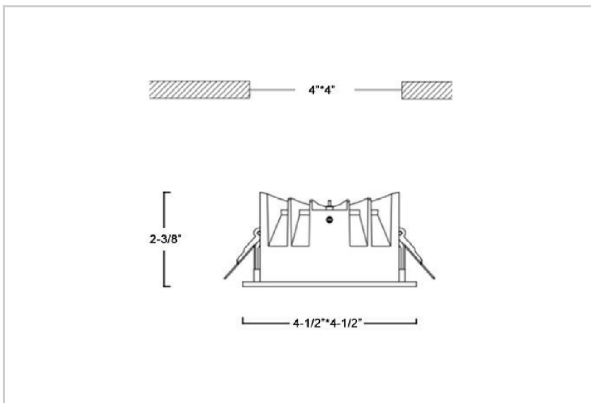

## Product Code : IK-RASPRODL-12W-50K-WH-90C-50D

Voltage	100 - 277 V AC, 50-60 Hz
Lumen Output	1666.98lm
Power	12W
Efficacy	140lm/w
CCT	5000K
CRI	>90
Beam Angle	50°
Light Distribution	Wide flood
LED Type	COB
LED Light Source	Osram SOLERIQ S 19
Start Time	Instant
Driver	Stand Alone (included)
Operating Position	Non - Swiveling Type
Dimming	On-Off / Triac / 0-10 V
Construction	Sqaure
Mounting Type	Recessed
Heads	Single Head
Body Material	Aluminium Die cast
Finish	White
Diameter	4-1/2"x4-1/2"
Cut Out	4"x4"
Optics	Darklight Technology Black, Silver
Application Area	Guest Room, Corridor, Restaurant, Meeting Room Club, Hall, Hotel Entrance

### Beam Spread (Option)

Wide Flood	50°
ft	Ø
3.0	3.15
9.0	9.45
15.0	15.75

Aspro, a square LED downlight made of aluminum die cast with high quality powder coated luminaire housing and optimum heat sink. Specular reflector & power grid /global connectors available with isolated LED Driver using Ultra bright OSRAM COB. Moreover, the specular darklight reflector in this store light allows outstanding visual comfort to the visitors.