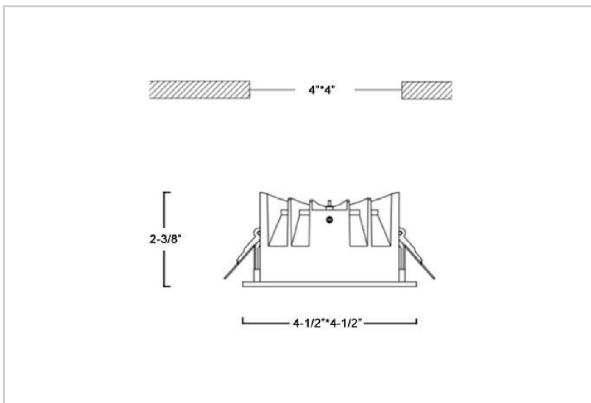

Asparo Down Lights

ITEM SKU#: 662187492698

Product Code : IK-RASPRODL-12W-40K-WH-90C-50D

Voltage	100 - 277 V AC, 50-60 Hz
Lumen Output	1587.6lm
Power	12W
Efficacy	140lm/w
CCT	4000K
CRI	>90
Beam Angle	50°
Light Distribution	Wide flood
LED Type	COB
LED Light Source	Osram SOLERIQ S 19
Start Time	Instant
Driver	Stand Alone (included)
Operating Position	Non - Swiveling Type
Dimming	On-Off / Triac / 0-10 V
Construction	Sqaure
Mounting Type	Recessed
Heads	Single Head
Body Material	Aluminium Die cast
Finish	White
Diameter	4-1/2"x4-1/2"
Cut Out	4"x4"
Optics	Darklight Technology Black, Silver
Application Area	Guest Room, Corridor, Restaurant, Meeting Room Club, Hall, Hotel Entrance

Beam Spread (Option)

Wide Flood	50°
ft	Ø
3.0	3.15
9.0	9.45
15.0	15.75

Aspro, a square LED downlight made of aluminum die cast with high quality powder coated luminaire housing and optimum heat sink. Specular reflector & power grid /global connectors available with isolated LED Driver using Ultra bright OSRAM COB. Moreover, the specular darklight reflector in this store light allows outstanding visual comfort to the visitors.