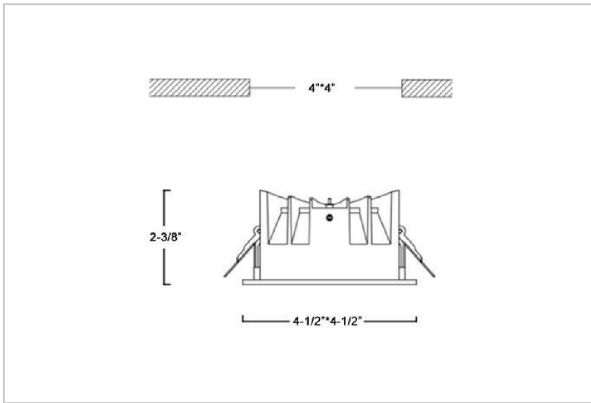

Asparo Down Lights

ITEM SKU#: 662187492681

Product Code : IK-RASPRODL-12W-30K-WH-90C-50D

Voltage	100 - 277 V AC, 50-60 Hz
Lumen Output	1512lm
Power	12W
Efficacy	140lm/w
CCT	3000K
CRI	>90
Beam Angle	50°
Light Distribution	Wide flood
LED Type	COB
LED Light Source	Osram SOLERIQ S 19
Start Time	Instant
Driver	Stand Alone (included)
Operating Position	Non - Swiveling Type
Dimming	On-Off / Triac / 0-10 V
Construction	Sqaure
Mounting Type	Recessed
Heads	Single Head
Body Material	Aluminium Die cast
Finish	White
Diameter	4-1/2"x4-1/2"
Cut Out	4"x4"
Optics	Darklight Technology Black, Silver
Application Area	Guest Room, Corridor, Restaurant, Meeting Room Club, Hall, Hotel Entrance

Beam Spread (Option)

Wide Flood	50°
ft	Ø
3.0	3.15
9.0	9.45
15.0	15.75

Asparo, a square LED downlight made of aluminum die cast with high quality powder coated luminaire housing and optimum heat sink. Specular reflector & power grid /global connectors available with isolated LED Driver using Ultra bright OSRAM COB. Moreover, the specular darklight reflector in this store light allows outstanding visual comfort to the visitors.