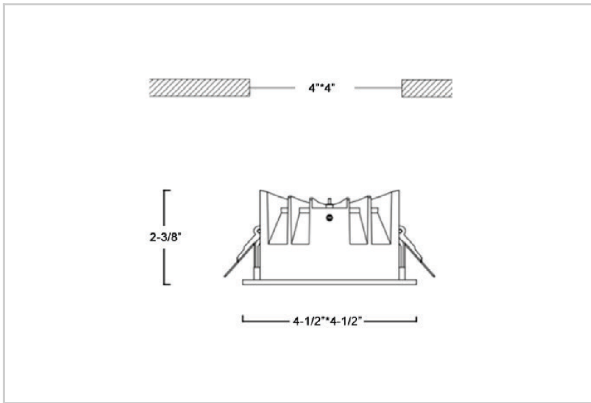

Asparo Down Lights

ITEM SKU#: 662187492674

Product Code : IK-RASPRODL-12W-27K-WH-90C-50D

Voltage	100 - 277 V AC, 50-60 Hz
Lumen Output	1440lm
Power	12W
Efficacy	140lm/w
CCT	2700K
CRI	>90
Beam Angle	50°
Light Distribution	Wide flood
LED Type	COB
LED Light Source	Osram SOLERIQ S 19
Start Time	Instant
Driver	Stand Alone (included)
Operating Position	Non - Swiveling Type
Dimming	On-Off / Triac / 0-10 V
Construction	Sqaure
Mounting Type	Recessed
Heads	Single Head
Body Material	Aluminium Die cast
Finish	White
Diameter	4-1/2"x4-1/2"
Cut Out	4"x4"
Optics	Darklight Technology Black, Silver
Application Area	Guest Room, Corridor, Restaurant, Meeting Room Club, Hall, Hotel Entrance

Beam Spread (Option)

Wide Flood	50°
ft	Ø
3.0	3.15
9.0	9.45
15.0	15.75

Asparo, a square LED downlight made of aluminum die cast with high quality powder coated luminaire housing and optimum heat sink. Specular reflector & power grid /global connectors available with isolated LED Driver using Ultra bright OSRAM COB. Moreover, the specular darklight reflector in this store light allows outstanding visual comfort to the visitors.