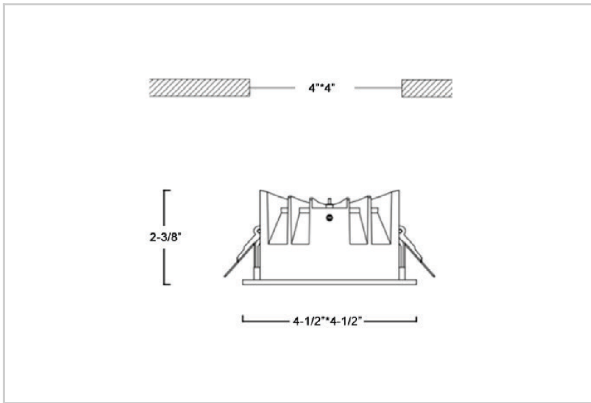

## Product Code : IK-RASPRODL-12W-27K-WH-90C-50D

Voltage	100 - 277 V AC, 50-60 Hz
Lumen Output	1440lm
Power	12W
Efficacy	140lm/w
CCT	2700K
CRI	>90
Beam Angle	50°
Light Distribution	Wide flood
LED Type	COB
LED Light Source	Osram SOLERIQ S 19
Start Time	Instant
Driver	Stand Alone (included)
Operating Position	Non - Swiveling Type
Dimming	On-Off / Triac / 0-10 V
Construction	Sqaure
Mounting Type	Recessed
Heads	Single Head
Body Material	Aluminium Die cast
Finish	White
Diameter	4-1/2"x4-1/2"
Cut Out	4"x4"
Optics	Darklight Technology Black, Silver
Application Area	Guest Room, Corridor, Restaurant, Meeting Room Club, Hall, Hotel Entrance

### Beam Spread (Option)

Wide Flood	50°
ft	Ø
3.0	3.15
9.0	9.45
15.0	15.75

Aspro, a square LED downlight made of aluminum die cast with high quality powder coated luminaire housing and optimum heat sink. Specular reflector & power grid /global connectors available with isolated LED Driver using Ultra bright OSRAM COB. Moreover, the specular darklight reflector in this store light allows outstanding visual comfort to the visitors.