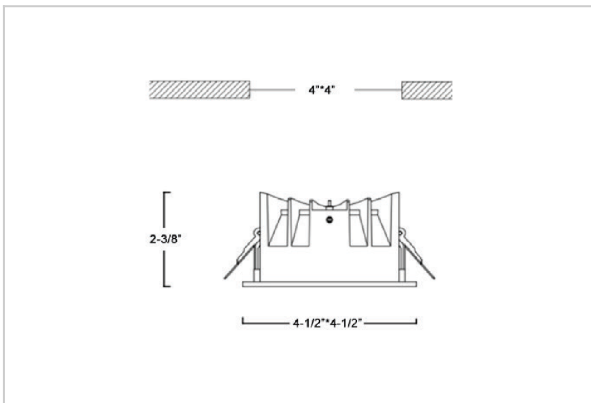

## Product Code : IK-RASPRODL-12W-27K-WH-90C-50D

Voltage	100 - 277 V AC, 50-60 Hz
Lumen Output	1440lm
Power	12W
Efficacy	140lm/w
CCT	2700K
CRI	>90
Beam Angle	50°
Light Distribution	Wide flood
LED Type	COB
LED Light Source	Osram SOLERIQ S 19
Start Time	Instant
Driver	Stand Alone (included)
Operating Position	Non - Swiveling Type
Dimming	On-Off / Triac / 0-10 V
Construction	Sqaure
Mounting Type	Recessed
Heads	Single Head
Body Material	Aluminium Die cast
Finish	White
Diameter	4-1/2"x4-1/2"
Cut Out	4"x4"
Optics	Darklight Technology Black, Silver
Application Area	Guest Room, Corridor, Restaurant, Meeting Room Club, Hall, Hotel Entrance

### Beam Spread (Option)

Wide Flood	50°
ft	Ø
3.0	3.15
9.0	9.45
15.0	15.75

Aspro, a square LED downlight made of aluminum die cast with high quality powder coated luminaire housing and optimum heat sink. Specular reflector & power grid /global connectors available with isolated LED Driver using Ultra bright OSRAM COB. Moreover, the specular darklight reflector in this store light allows outstanding visual comfort to the visitors.