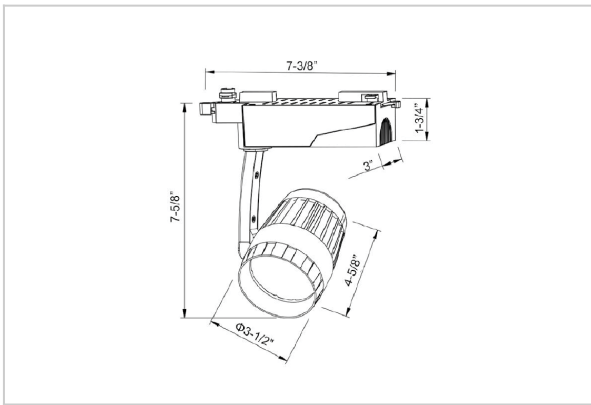

Bolide Track Lights

ITEM SKU#: 662187490175

Product Code : IK-RBOLIDETL-30W-40K-WH-90C-60D

Voltage	100 - 277 V AC, 50-60 Hz
Lumen Output	3013.46lm
Power	30W
Efficacy	140lm/w
CCT	4000K
CRI	>90
Beam Angle	60°
Light Distribution	Wide flood
LED Type	COB
LED Light Source	Osram SOLERIQ S 19
Start Time	Instant
Driver	Stand Alone (included)
Operating Position	Swiveling Type
Dimming	Triac Dimming
Construction	Track
Mounting Type	Track Light Structure
Heads	Single Head
Finish	White
Length	4-5/8"
Height	7-5/8"
Diameter	3-1/2"
Cut Out	7-3/8"
Width (W)	7-3/8"
Application Area	Indoor Applications

Beam Spread (Options)

Spot 15°		Medium 25°		Flood 36°		Wide Flood 60°	
ft	Ø	ft	Ø	ft	Ø	ft	Ø
3.0	0.72	3.0	1.41	3.0	2.03	3.0	3.15
9.0	2.15	9.0	4.22	9.0	6.09	9.0	9.45
15.0	3.58	15.0	7.04	15.0	10.15	15.0	15.75

Bolide is a technologically advanced LED track light with incorporated electronic gear and chip on board. It also has a high-quality reflector with three different beam spreads. Moreover, the lamp housing of die-cast aluminum for optimal cooling allows the fixture to last longer than its traditional counterparts.