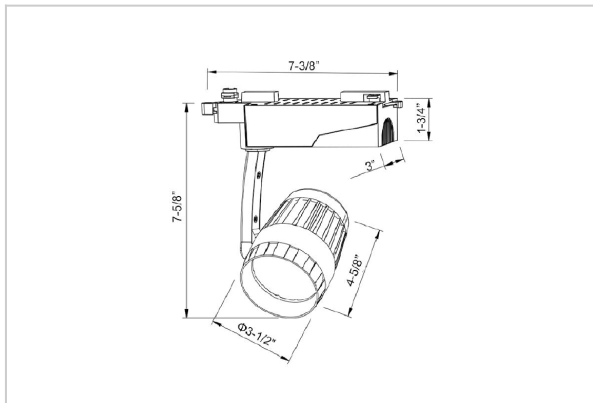

Bolide Track Lights

ITEM SKU#: 662187490168

Product Code : IK-RBOLIDETL-30W-35K-WH-90C-60D

Voltage	100 - 277 V AC, 50-60 Hz
Lumen Output	2869.96lm
Power	30W
Efficacy	140lm/w
CCT	3500K
CRI	>90
Beam Angle	60°
Light Distribution	Wide flood
LED Type	COB
LED Light Source	Osram SOLERIQ S 19
Start Time	Instant
Driver	Stand Alone (included)
Operating Position	Swiveling Type
Dimming	Triac Dimming
Construction	Track
Mounting Type	Track Light Structure
Heads	Single Head
Finish	White
Length	4-5/8"
Height	7-5/8"
Diameter	3-1/2"
Cut Out	7-3/8"
Width (W)	7-3/8"
Application Area	Indoor Applications

Beam Spread (Options)

Spot 15°		Medium 25°		Flood 36°		Wide Flood 60°	
ft	Ø	ft	Ø	ft	Ø	ft	Ø
3.0	0.72	3.0	1.41	3.0	2.03	3.0	3.15
9.0	2.15	9.0	4.22	9.0	6.09	9.0	9.45
15.0	3.58	15.0	7.04	15.0	10.15	15.0	15.75

Bolide is a technologically advanced LED track light with incorporated electronic gear and chip on board. It also has a high-quality reflector with three different beam spreads. Moreover, the lamp housing of die-cast aluminum for optimal cooling allows the fixture to last longer than its traditional counterparts.