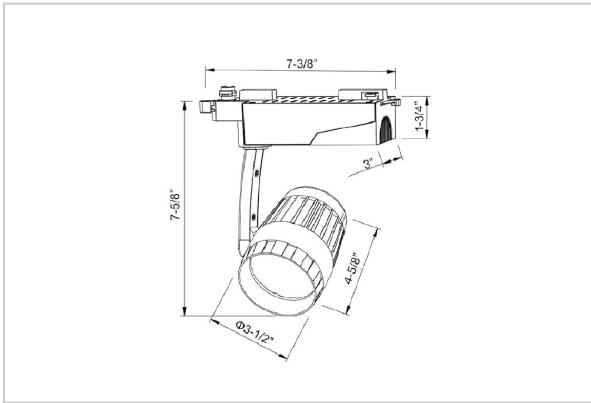

Bolide Track Lights

ITEM SKU#: 662187490144

Product Code : IK-RBOLIDETL-30W-27K-WH-90C-60D

Voltage	100 - 277 V AC, 50-60 Hz
Lumen Output	2603.14lm
Power	30W
Efficacy	140lm/w
CCT	2700K
CRI	>90
Beam Angle	60°
Light Distribution	Wide flood
LED Type	COB
LED Light Source	Osram SOLERIQ S 19
Start Time	Instant
Driver	Stand Alone (included)
Operating Position	Swiveling Type
Dimming	Triac Dimming
Construction	Track
Mounting Type	Track Light Structure
Heads	Single Head
Finish	White
Length	4-5/8"
Height	7-5/8"
Diameter	3-1/2"
Cut Out	7-3/8"
Width (W)	7-3/8"
Application Area	Indoor Applications

Beam Spread (Options)

Spot	15°	Medium	25°	Flood	36°	Wide Flood	60°
ft	Ø	ft	Ø	ft	Ø	ft	Ø
3.0	0.72	3.0	1.41	3.0	2.03	3.0	3.15
9.0	2.15	9.0	4.22	9.0	6.09	9.0	9.45
15.0	3.58	15.0	7.04	15.0	10.15	15.0	15.75

Bolide is a technologically advanced LED track light with incorporated electronic gear and chip on board. It also has a high-quality reflector with three different beam spreads. Moreover, the lamp housing of die-cast aluminum for optimal cooling allows the fixture to last longer than its traditional counterparts.