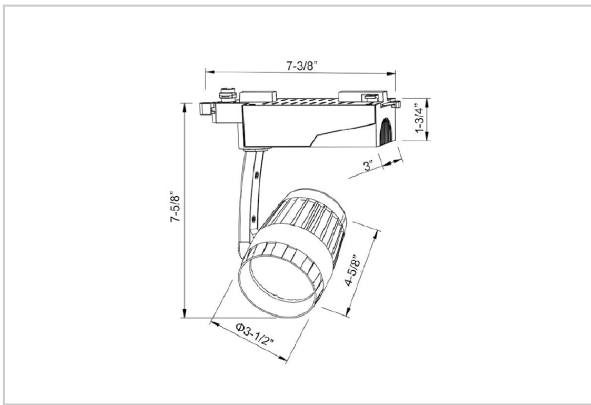

Bolide Track Lights

ITEM SKU#: 662187490137

Product Code : IK-RBOLIDETL-30W-40K-WH-90C-38D

Voltage	100 - 277 V AC, 50-60 Hz
Lumen Output	2991.41lm
Power	30W
Efficacy	140lm/w
CCT	4000K
CRI	>90
Beam Angle	38°
Light Distribution	Flood
LED Type	COB
LED Light Source	Osram SOLERIQ S 19
Start Time	Instant
Driver	Stand Alone (included)
Operating Position	Swiveling Type
Dimming	Triac Dimming
Construction	Track
Mounting Type	Track Light Structure
Heads	Single Head
Finish	White
Length	4-5/8"
Height	7-5/8"
Diameter	3-1/2"
Cut Out	7-3/8"
Width (W)	7-3/8"
Application Area	Indoor Applications

Beam Spread (Options)

Spot	15°	Medium	25°	Flood	36°	Wide Flood	60°
ft	Ø	ft	Ø	ft	Ø	ft	Ø
3.0	0.72	3.0	1.41	3.0	2.03	3.0	3.15
9.0	2.15	9.0	4.22	9.0	6.09	9.0	9.45
15.0	3.58	15.0	7.04	15.0	10.15	15.0	15.75

Bolide is a technologically advanced LED track light with incorporated electronic gear and chip on board. It also has a high-quality reflector with three different beam spreads. Moreover, the lamp housing of die-cast aluminum for optimal cooling allows the fixture to last longer than its traditional counterparts.