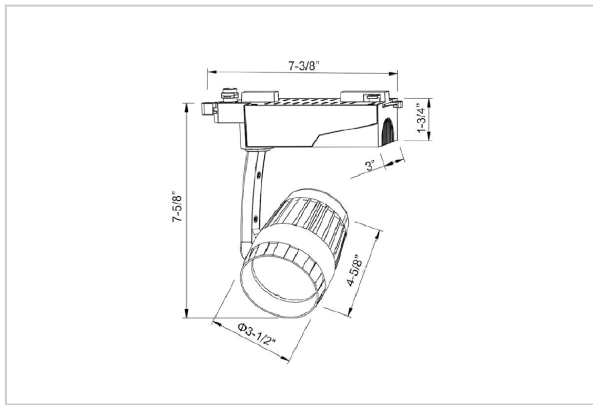

Bolide Track Lights

ITEM SKU#: 662187490120

Product Code : IK-RBOLIDETL-30W-35K-WH-90C-38D

Voltage	100 - 277 V AC, 50-60 Hz
Lumen Output	2848.96lm
Power	30W
Efficacy	140lm/w
CCT	3500K
CRI	>90
Beam Angle	38°
Light Distribution	Flood
LED Type	COB
LED Light Source	Osram SOLERIQ S 19
Start Time	Instant
Driver	Stand Alone (included)
Operating Position	Swiveling Type
Dimming	Triac Dimming
Construction	Track
Mounting Type	Track Light Structure
Heads	Single Head
Finish	White
Length	4-5/8"
Height	7-5/8"
Diameter	3-1/2"
Cut Out	7-3/8"
Width (W)	7-3/8"
Application Area	Indoor Applications

Beam Spread (Options)

Spot	15°	Medium	25°	Flood	36°	Wide Flood	60°
ft	Ø	ft	Ø	ft	Ø	ft	Ø
3.0	0.72	3.0	1.41	3.0	2.03	3.0	3.15
9.0	2.15	9.0	4.22	9.0	6.09	9.0	9.45
15.0	3.58	15.0	7.04	15.0	10.15	15.0	15.75

Bolide is a technologically advanced LED track light with incorporated electronic gear and chip on board. It also has a high-quality reflector with three different beam spreads. Moreover, the lamp housing of die-cast aluminum for optimal cooling allows the fixture to last longer than its traditional counterparts.