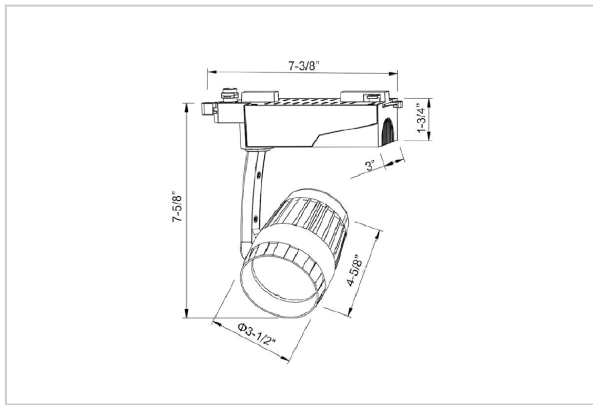

Bolide Track Lights

ITEM SKU#: 662187490113

Product Code : IK-RBOLIDETL-30W-30K-WH-90C-38D

Voltage	100 - 277 V AC, 50-60 Hz
Lumen Output	2713.3lm
Power	30W
Efficacy	140lm/w
CCT	3000K
CRI	>90
Beam Angle	38°
Light Distribution	Flood
LED Type	COB
LED Light Source	Osram SOLERIQ S 19
Start Time	Instant
Driver	Stand Alone (included)
Operating Position	Swiveling Type
Dimming	Triac Dimming
Construction	Track
Mounting Type	Track Light Structure
Heads	Single Head
Finish	White
Length	4-5/8"
Height	7-5/8"
Diameter	3-1/2"
Cut Out	7-3/8"
Width (W)	7-3/8"
Application Area	Indoor Applications

Beam Spread (Options)

Spot 15°		Medium 25°		Flood 36°		Wide Flood 60°	
ft	Ø	ft	Ø	ft	Ø	ft	Ø
3.0	0.72	3.0	1.41	3.0	2.03	3.0	3.15
9.0	2.15	9.0	4.22	9.0	6.09	9.0	9.45
15.0	3.58	15.0	7.04	15.0	10.15	15.0	15.75

Bolide is a technologically advanced LED track light with incorporated electronic gear and chip on board. It also has a high-quality reflector with three different beam spreads. Moreover, the lamp housing of die-cast aluminum for optimal cooling allows the fixture to last longer than its traditional counterparts.