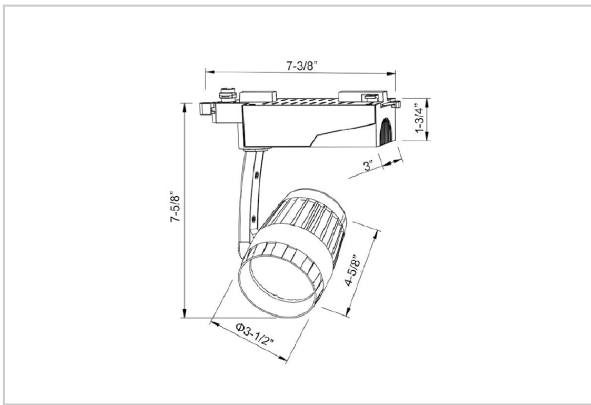

## Product Code : IK-RBOLIDETL-30W-40K-WH-90C-24D

Voltage	100 - 277 V AC, 50-60 Hz
Lumen Output	2988.98lm
Power	30W
Efficacy	140lm/w
CCT	4000K
CRI	>90
Beam Angle	24°
Light Distribution	Medium
LED Type	COB
LED Light Source	Osram SOLERIQ S 19
Start Time	Instant
Driver	Stand Alone (included)
Operating Position	Swiveling Type
Dimming	Triac Dimming
Construction	Track
Mounting Type	Track Light Structure
Heads	Single Head
Finish	White
Length	4-5/8"
Height	7-5/8"
Diameter	3-1/2"
Cut Out	7-3/8"
Width (W)	7-3/8"
Application Area	Indoor Applications

### Beam Spread (Options)

Spot 15°		Medium 25°		Flood 36°		Wide Flood 60°	
ft	Ø	ft	Ø	ft	Ø	ft	Ø
3.0	0.72	3.0	1.41	3.0	2.03	3.0	3.15
9.0	2.15	9.0	4.22	9.0	6.09	9.0	9.45
15.0	3.58	15.0	7.04	15.0	10.15	15.0	15.75