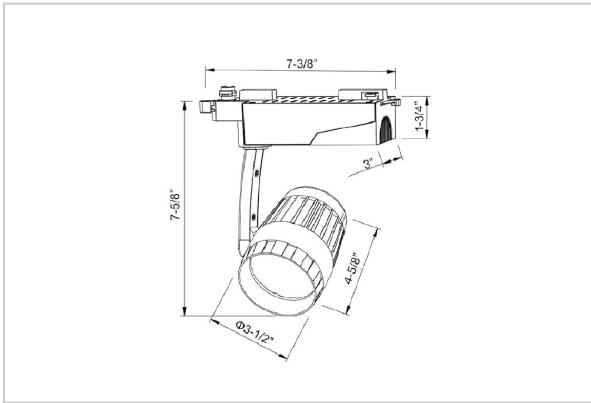

Bolide Track Lights

ITEM SKU#: 662187490076

Product Code : IK-RBOLIDETL-30W-30K-WH-90C-24D

Voltage	100 - 277 V AC, 50-60 Hz
Lumen Output	2711.1lm
Power	30W
Efficacy	140lm/w
CCT	3000K
CRI	>90
Beam Angle	24°
Light Distribution	Medium
LED Type	COB
LED Light Source	Osram SOLERIQ S 19
Start Time	Instant
Driver	Stand Alone (included)
Operating Position	Swiveling Type
Dimming	Triac Dimming
Construction	Track
Mounting Type	Track Light Structure
Heads	Single Head
Finish	White
Length	4-5/8"
Height	7-5/8"
Diameter	3-1/2"
Cut Out	7-3/8"
Width (W)	7-3/8"
Application Area	Indoor Applications

Beam Spread (Options)

Spot 15°		Medium 25°		Flood 36°		Wide Flood 60°	
ft	Ø	ft	Ø	ft	Ø	ft	Ø
3.0	0.72	3.0	1.41	3.0	2.03	3.0	3.15
9.0	2.15	9.0	4.22	9.0	6.09	9.0	9.45
15.0	3.58	15.0	7.04	15.0	10.15	15.0	15.75

Bolide is a technologically advanced LED track light with incorporated electronic gear and chip on board. It also has a high-quality reflector with three different beam spreads. Moreover, the lamp housing of die-cast aluminum for optimal cooling allows the fixture to last longer than its traditional counterparts.