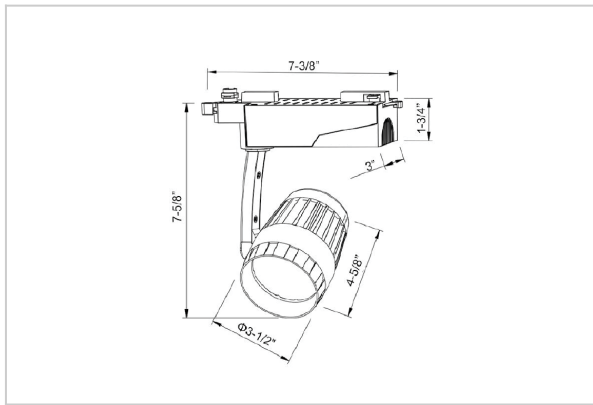

Bolide Track Lights

ITEM SKU#: 662187490076

Product Code : IK-RBOLIDETL-30W-30K-WH-90C-24D

Voltage	100 - 277 V AC, 50-60 Hz
Lumen Output	2711.1lm
Power	30W
Efficacy	140lm/w
CCT	3000K
CRI	>90
Beam Angle	24°
Light Distribution	Medium
LED Type	COB
LED Light Source	Osram SOLERIQ S 19
Start Time	Instant
Driver	Stand Alone (included)
Operating Position	Swiveling Type
Dimming	Triac Dimming
Construction	Track
Mounting Type	Track Light Structure
Heads	Single Head
Finish	White
Length	4-5/8"
Height	7-5/8"
Diameter	3-1/2"
Cut Out	7-3/8"
Width (W)	7-3/8"
Application Area	Indoor Applications

Beam Spread (Options)

Spot 15°		Medium 25°		Flood 36°		Wide Flood 60°	
ft	Ø	ft	Ø	ft	Ø	ft	Ø
3.0	0.72	3.0	1.41	3.0	2.03	3.0	3.15
9.0	2.15	9.0	4.22	9.0	6.09	9.0	9.45
15.0	3.58	15.0	7.04	15.0	10.15	15.0	15.75

Bolide is a technologically advanced LED track light with incorporated electronic gear and chip on board. It also has a high-quality reflector with three different beam spreads. Moreover, the lamp housing of die-cast aluminum for optimal cooling allows the fixture to last longer than its traditional counterparts.